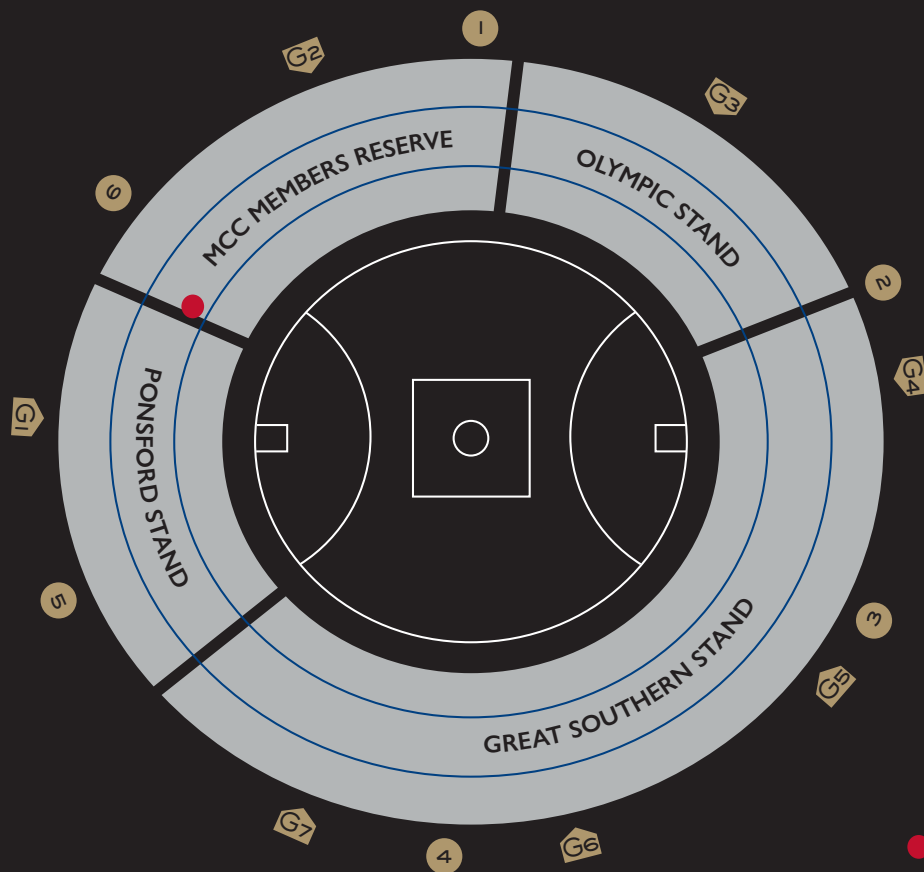

MCG Executive Suite

Executive Suite Pricing

2020 SEASON

RD	DATE	MATCH	LOCAL TIME	GRD	PRICE
1	Thursday, Mar 19	Richmond vs. Carlton	7:25pm	PREM	$550
1	Sunday, Mar 22	Hawthorn vs. Brisbane Lions	3:20pm	B	$425
2	Thursday, Mar 26	Collingwood vs. Richmond	7:25pm	PREM	$550
2	Saturday, Mar 28	Melbourne vs. GWS GIANTS	1:45pm	B	$425
3	Thursday, Apr 2	Carlton vs. Essendon	7:25pm	A	$455
3	Saturday, Apr 4	Hawthorn vs. Collingwood	1:45pm	A	$455
3	Sunday, Apr 5	Melbourne vs. Fremantle	1:10pm	B	$425
4	Saturday, Apr 11	Richmond vs. Adelaide Crows	1:45pm	B	$425
4	Monday, Apr 13	Geelong Cats vs. Hawthorn	3:20pm	B	$425
5	Saturday, Apr 18	Collingwood vs. Port Adelaide	1:10pm	B	$425
6	Friday, Apr 24	Melbourne vs. Richmond	7:55pm	PREM	$550
6	Saturday, Apr 25	Collingwood vs. Essendon	4:20pm	PREM	$550
6	Sunday, Apr 26	Carlton vs. North Melbourne	3:20pm	B	$425
7	Saturday, May 2	Richmond vs. GWS GIANTS	1:45pm	A	$455
7	Sunday, May 3	Essendon vs. Melbourne	3:20pm	B	$425
8	Saturday, May 9	Geelong Cats vs. Essendon	4:35pm	A	$455
8	Sunday, May 10	Melbourne vs. Port Adelaide	3:20pm	B	$425
9	Friday, May 15	Richmond vs. Geelong Cats	7:50pm	A	$455
9	Saturday, May 16	Hawthorn vs. Sydney Swans	7:25pm	B	$425
9	Sunday, May 17	Carlton vs. Collingwood	1:10pm	A	$455
10	Saturday, May 23	Essendon vs. Richmond	7:25pm	PREM	$550
10	Sunday, May 24	Melbourne vs. Western Bulldogs	1:10pm	B	$425
11	Friday, May 29	Hawthorn vs. Melbourne	7:50pm	A	$455
11	Saturday, May 30	Richmond vs. Sydney Swans	1:45pm	B	$425

RD	DATE	MATCH	LOCAL TIME	GRD	PRICE
11	Sunday, May 31	Collingwood vs. West Coast Eagles	3:20pm	B	$425
12	Sunday, Jun 7	Richmond vs. North Melbourne	2:10pm	B	$425
12	Monday, Jun 8	Melbourne vs. Collingwood	3:20pm	B	$425
13	Friday, Jun 12	Hawthorn vs. Geelong Cats	7:50pm	A	$455
14	Sunday, Jun 21	Richmond vs. West Coast Eagles	2:10pm	B	$425
15	Saturday, Jun 27	Melbourne vs. Gold Coast SUNS	1:45pm	B	$425
15	Sunday, Jun 28	Collingwood vs. Adelaide Crows	1:10pm	B	$425
16	Saturday, Jul 4	Collingwood vs. Brisbane Lions	1:45pm	A	$455
17	Friday, Jul 10	Richmond vs. Collingwood	7:50pm	PREM	$550
17	Saturday, Jul 11	Melbourne vs. St Kilda	1:45pm	B	$425
18	Friday, Jul 17	Collingwood vs. Geelong Cats	7:50pm	A	$455
18	Saturday, Jul 18	Hawthorn vs. GWS GIANTS	1:45pm	A	$455
18	Sunday, Jul 19	Essendon vs. North Melbourne	1:10pm	B	$425
19	Saturday, Jul 25	Carlton vs. West Coast Eagles	1:45pm	B	$425
19	Sunday, Jul 26	Richmond vs. Western Bulldogs	1:10pm	B	$425
20	Saturday, Aug 1	Essendon vs. Collingwood	1:45pm	A	$455
20	Sunday, Aug 2	Melbourne vs. Sydney Swans	3:20pm	B	$425
21	Saturday, Aug 8	Collingwood vs. Melbourne	1:45pm	B	$425
21	Sunday, Aug 9	Carlton vs. Richmond	1:10pm	B	$425
22	Saturday, Aug 15	Melbourne vs. Carlton	1:45pm	B	$425
22	Sunday, Aug 16	Richmond vs. Hawthorn	3:20pm	B	$425
23	Saturday, Aug 22	Collingwood vs. Gold Coast SUNS	TBC	B	$425

GRD = Grading. Prices are per person.