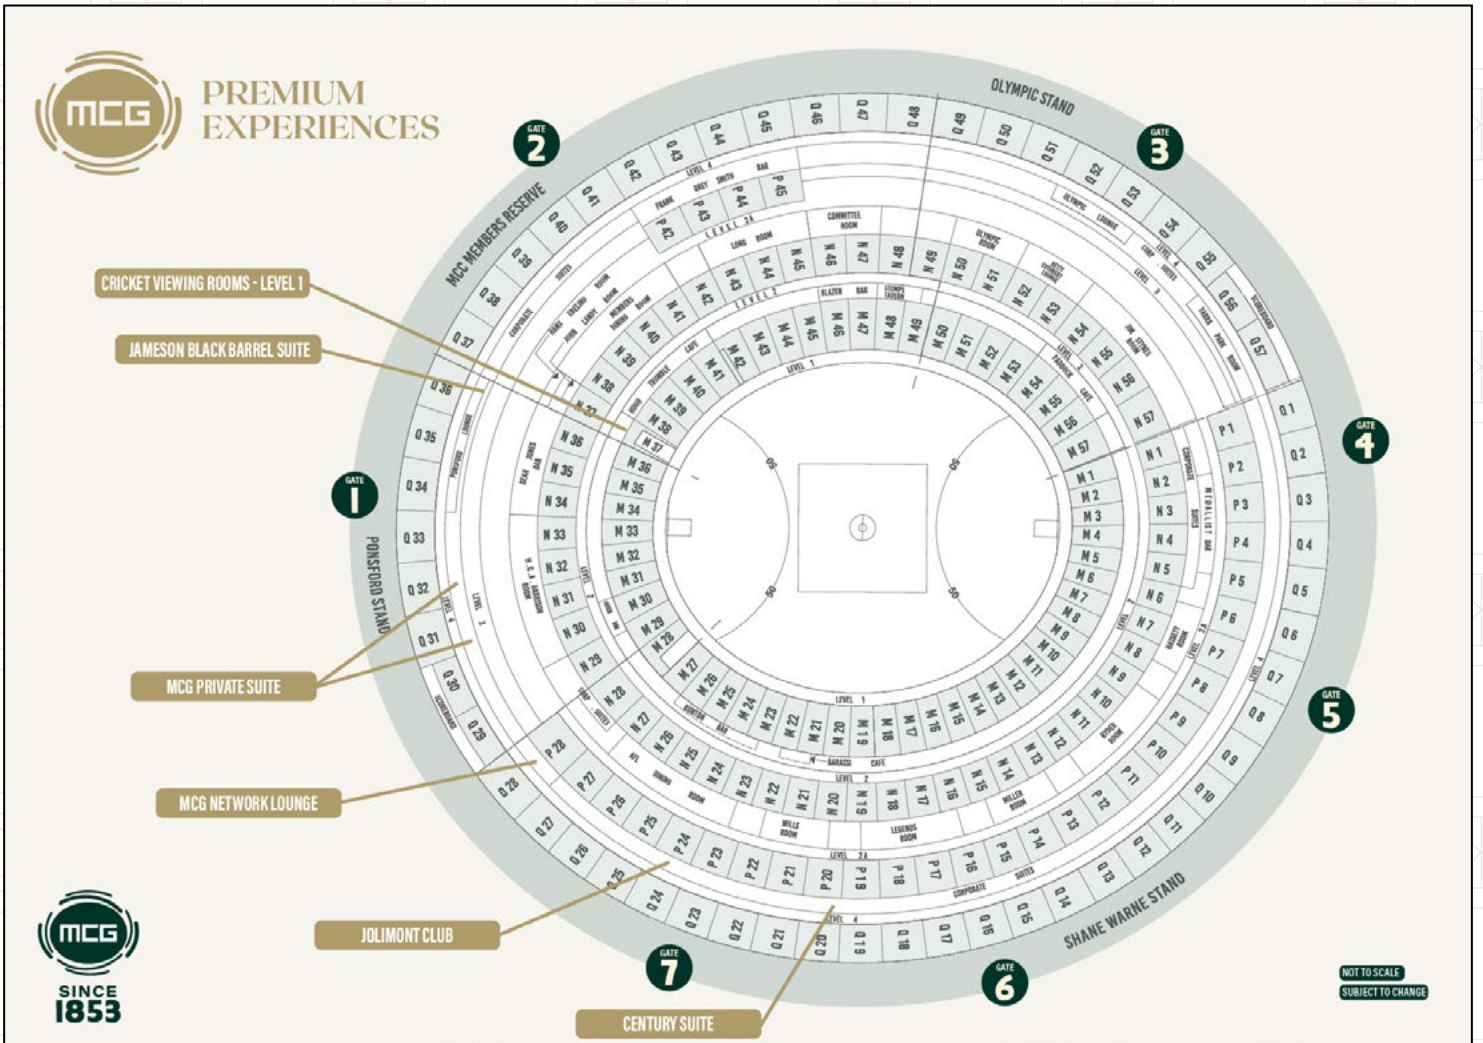

PREMIUM EXPERIENCES VIRTUAL TOUR

2025 AFL PREMIERSHIP SEASON

Premium Experiences 2025 Pricing

RND	DATE	MATCH	TIME	GRADE	SUITE PRICE $PP				
					Century	Private	Jameson	Cricketer's	Network Lounge
7	Sunday, Apr 27	Carlton vs. Geelong Cats	3:20pm	A	-	-	-	550	-
8	Saturday, May 3	Collingwood vs. Geelong Cats	7:30pm	A	-	-	-	-	550
8	Sunday, May 4	Hawthorn vs. Richmond	3:20pm	B	-	-	450	-	450
9	Friday, May 9	St Kilda vs. Carlton	7:40pm	A	-	595	550	550	550
9	Saturday, May 10	Melbourne vs. Hawthorn	1:20pm	A	-	595	550	-	550
9	Sunday, May 11	Richmond vs. West Coast Eagles	1:10pm	B	525	475	450	-	450
10	Saturday, May 17	Collingwood vs. Adelaide Crows	1:20pm	B	-	-	-	-	-
10	Sunday, May 18	Richmond vs. North Melbourne	1:10pm	B	525	475	450	-	450
11	Friday, May 23	Essendon vs. Richmond	7:40pm	PREM	-	-	-	-	-
11	Saturday, May 24	Hawthorn vs. Brisbane Lions	4:15pm	B	-	475	450	-	450
11	Sunday, May 25	Melbourne vs. Sydney Swans	3:20pm	B	-	-	450	-	450
12	Friday, May 30	Collingwood vs. Hawthorn	7:40pm	A	-	-	-	-	-
13	Saturday, Jun 7	Richmond vs. Sydney Swans	1:20pm	B	-	-	450	-	450
13	Sunday, Jun 8	Carlton vs. Essendon	7:15pm	A	-	-	-	-	550
13	Monday, Jun 9	Melbourne vs. Collingwood	3:20pm	A	-	-	550	-	550
14	Saturday, Jun 14	Essendon vs. Geelong	4:15pm	A	660	595	550	-	550
15	Saturday, Jun 21	Carlton vs. North Melbourne	1:20pm	B	-	-	450	-	-
16	Thu June 26 - Sun Jun 29	Richmond vs Adelaide Crows	TBC	B (early)	475	445	395	-	395
17	Thu Jul 3 - Sun Jul 6	Carlton vs. Collingwood	TBC	PREM	-	-	675	-	-
18	Thu Jul 10 - Sun Jul 13	Melbourne vs. North Melbourne	TBC	B (early)	475	445	395	-	395
18	Thu Jul 10 - Sun Jul 13	Richmond vs. Essendon	TBC	A (early)	620	560	525	-	525
19	Thu Jul 17 - Sun Jul 20	Carlton vs. Melbourne	TBC	A (early)	620	560	-	-	525
19	Thu Jul 17 - Sun Jul 20	Collingwood vs. Fremantle	TBC	B (early)	475	445	-	-	395
20	Thu Jul 24 - Sun Jul 27	Hawthorn vs. Carlton	TBC	A (early)	620	560	-	-	525
20	Thu Jul 24 - Sun Jul 27	Richmond vs. Collingwood	TBC	A (early)	620	560	525	-	525
21	Thu Jul 31 - Sun Aug 3	Collingwood vs. Brisbane Lions	TBC	A (early)	-	-	525	-	-
22	Thu Aug 7 - Sun Aug 10	Hawthorn vs. Collingwood	TBC	A (early)	-	-	525	-	525
22	Thu Aug 7 - Sun Aug 10	Richmond vs. St Kilda	TBC	B (early)	475	445	395	-	395
22	Thu Aug 7 - Sun Aug 10	Melbourne vs. Western Bulldogs	TBC	B (early)	475	445	395	-	395
23	Thu Aug 14 - Sun Aug 17	Hawthorn vs. Melbourne	TBC	A (early)	620	560	525	-	525
24	Thu Aug 21 - Sun Aug 24	Essendon vs. Carlton	TBC	A (early)	-	560	525	-	-
24	Thu Aug 21 - Sun Aug 24	Collingwood vs. Melbourne	TBC	A (early)	620	560	525	-	525
24	Thu Aug 21 - Sun Aug 24	Richmond vs. Geelong Cats	TBC	A (early)	620	560	525	-	525

Book your package today | 03 9657 8891 | mcg.org.au/hospitality | mcghospitality@mcc.org.au

Prices listed are per person.