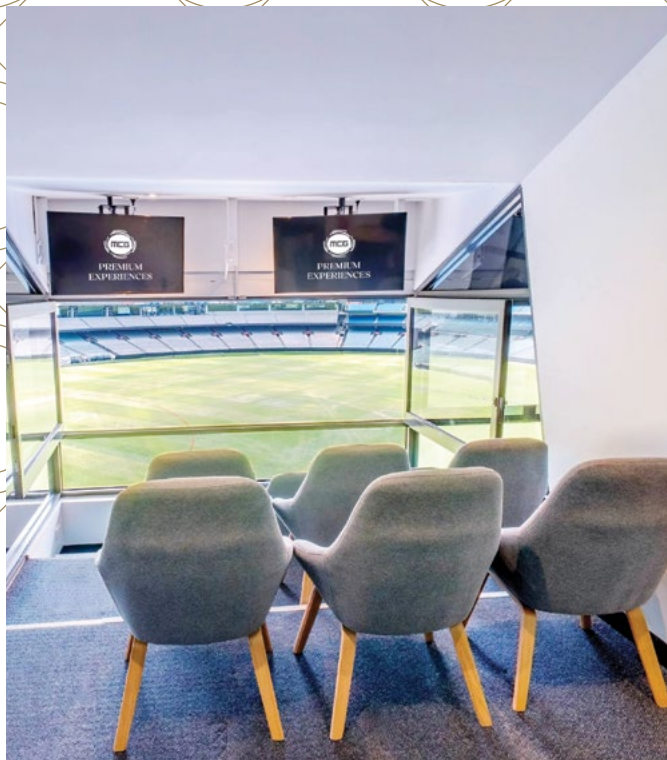

It's an unrivalled opportunity to entertain, network and share the action among old mates and new ones in the home of football. Treat yourself to a spread of gourmet delights, with a select range of premium beverages served from our signature bar located inside the suite. If you're feeling up for it, ask us about our whiskey tasting experience from our Jameson ambassadors*.

Available to purchase as either a table of 8 or 10, or book the entire suite for an unforgettable corporate or social event.

YOU WILL ENJOY

- + Record player and Aussie classic records with a Sonos sound system
- + Jameson Whiskey & Beer Boilermaker on arrival
- + Jameson Whiskey crafted cocktail menu throughout the night*
- + Gourmet menu showcasing the finest contemporary Australian and international cuisine
- + Premium beverage package served by private wait staff
- + Access to the suite 90 minutes before the first bounce, with the suite to remain open one hour post-match
- + Premium level 3 viewing, and private bathroom facilities
- + Official AFL programs for your group to take home
- + Carpark pass per table (Yarra Park or under the MCG)

With an inside lounge and outside balcony, this is where the Aussie cricket team sit during the Boxing Day Test in the Summer!

YOU WILL ENJOY

- + Inside and outside Private Suite for 10-14 guests
- + Premium beverage package served by private wait staff
- + Access to the suite 90 minutes before the first bounce, with the suite to remain open one hour post-match.
- + Balcony viewing from level 1 of the Ponsford Stand
- + Private bathroom facilities
- + Official AFL programs for your group
- + Carpark pass per suite (Yarra Park or under the MCG)

* select matches only

MCG NETWORK LOUNGE

The MCG Network Lounge is a re-vamped hospitality offering with outstanding views on half forward of the Shane Warne Stand.

This can be booked as a private space for 20 guests or as a semi-private space for 10 guests.