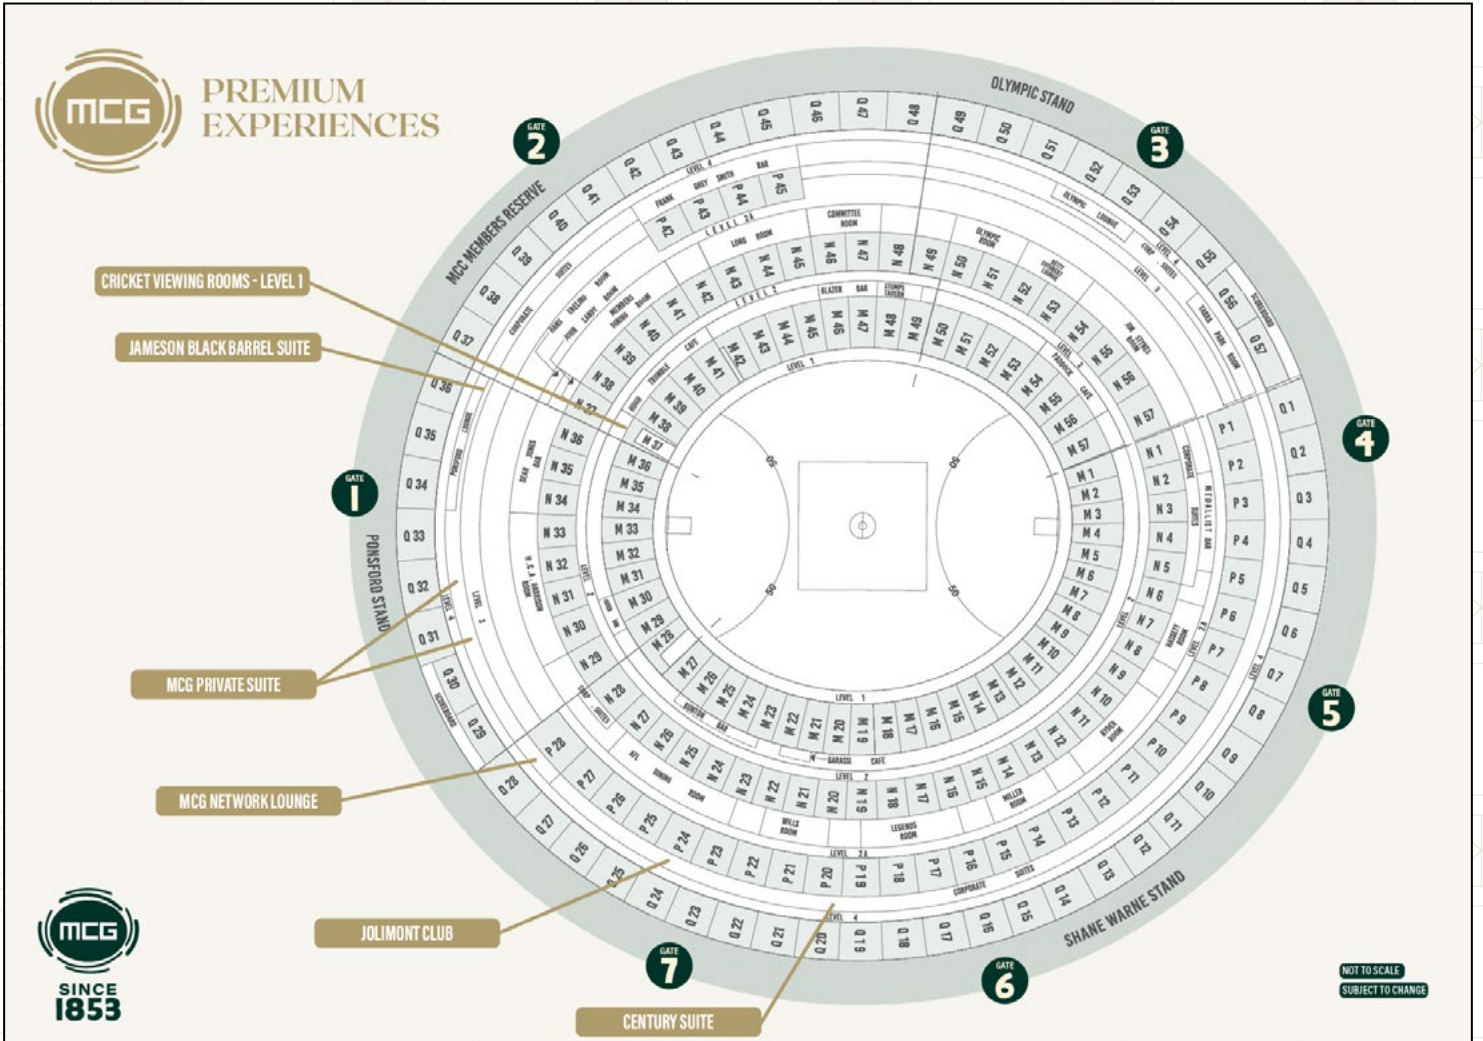

PREMIUM EXPERIENCES VIRTUAL TOUR

2025 AFL PREMIERSHIP SEASON

Premium Experiences 2025 Pricing

RND	DATE	MATCH	TIME	GRADE	SUITE PRICE $PP				
					Century	Private	Jameson	Cricketer's	Network Lounge
6	Saturday, Apr 19	Melbourne vs. Fremantle	1:20pm	B	525	475	450	-	450
6	Monday, Apr 21	Geelong Cats vs. Hawthorn	3:20pm	A	-	595	550	-	550
7	Thursday, Apr 24	Melbourne vs. Richmond	7:30pm	A	-	-	550	-	-
7	Friday, Apr 25	Collingwood vs. Essendon	3:20pm	PREM	-	-	-	-	-
7	Sunday, Apr 27	Carlton vs. Geelong Cats	3:20pm	A	-	-	550	-	550
8	Saturday, May 3	Collingwood vs. Geelong Cats	7:30pm	A	-	-	-	-	550
8	Sunday, May 4	Hawthorn vs. Richmond	3:20pm	B	-	-	450	-	450
9	Friday, May 9	St Kilda vs. Carlton	7:40pm	A	-	595	550	550	550
9	Saturday, May 10	Melbourne vs. Hawthorn	1:20pm	A	-	595	550	-	550
9	Sunday, May 11	Richmond vs. West Coast Eagles	1:10pm	B	525	475	450	-	450
10	Saturday, May 17	Collingwood vs. Adelaide Crows	1:20pm	B	-	-	-	-	-
10	Sunday, May 18	Richmond vs. North Melbourne	1:10pm	B	525	475	450	-	450
11	Friday, May 23	Essendon vs. Richmond	7:40pm	PREM	-	-	-	-	-
11	Saturday, May 24	Hawthorn vs. Brisbane Lions	4:15pm	B	-	475	450	-	450
11	Sunday, May 25	Melbourne vs. Sydney Swans	3:20pm	B	-	-	450	-	450
12	Friday, May 30	Collingwood vs. Hawthorn	7:40pm	A	-	-	-	-	-
13	Saturday, Jun 7	Richmond vs. Sydney Swans	1:20pm	B	-	475	450	-	450
13	Sunday, Jun 8	Carlton vs. Essendon	7:15pm	A	-	-	550	-	550
13	Monday, Jun 9	Melbourne vs. Collingwood	3:20pm	A	-	-	550	-	550
14	Saturday, Jun 14	Essendon vs. Geelong	4:15pm	A	660	595	550	-	550
15	Saturday, Jun 21	Carlton vs. North Melbourne	1:20pm	B	-	-	450	-	450
16	Thu June 26 - Sun Jun 29	Richmond vs Adelaide Crows	TBC	B (early)	475	445	395	-	395
17	Thu Jul 3 - Sun Jul 6	Carlton vs. Collingwood	TBC	PREM	-	-	675	-	-
18	Thu Jul 10 - Sun Jul 13	Melbourne vs. North Melbourne	TBC	B (early)	475	445	395	-	395
18	Thu Jul 10 - Sun Jul 13	Richmond vs. Essendon	TBC	A (early)	620	560	525	-	525
19	Thu Jul 17 - Sun Jul 20	Carlton vs. Melbourne	TBC	A (early)	620	560	-	-	525
19	Thu Jul 17 - Sun Jul 20	Collingwood vs. Fremantle	TBC	B (early)	475	445	-	-	395
20	Thu Jul 24 - Sun Jul 27	Hawthorn vs. Carlton	TBC	A (early)	620	560	-	-	525
20	Thu Jul 24 - Sun Jul 27	Richmond vs. Collingwood	TBC	A (early)	620	560	525	-	525
21	Thu Jul 31 - Sun Aug 3	Collingwood vs. Brisbane Lions	TBC	A (early)	-	-	525	-	-
22	Thu Aug 7 - Sun Aug 10	Hawthorn vs. Collingwood	TBC	A (early)	-	-	525	-	525
22	Thu Aug 7 - Sun Aug 10	Richmond vs. St Kilda	TBC	B (early)	475	445	395	-	395
22	Thu Aug 7 - Sun Aug 10	Melbourne vs. Western Bulldogs	TBC	B (early)	475	445	395	-	395
23	Thu Aug 14 - Sun Aug 17	Hawthorn vs. Melbourne	TBC	A (early)	620	560	525	-	525
24	Thu Aug 21 - Sun Aug 24	Essendon vs. Carlton	TBC	A (early)	-	560	525	-	-
24	Thu Aug 21 - Sun Aug 24	Collingwood vs. Melbourne	TBC	A (early)	620	560	525	-	525
24	Thu Aug 21 - Sun Aug 24	Richmond vs. Geelong Cats	TBC	A (early)	620	560	525	-	525

Book your package today | 03 9657 8891 | mcg.org.au/hospitality | mcghospitality@mcc.org.au

Prices listed are per person.