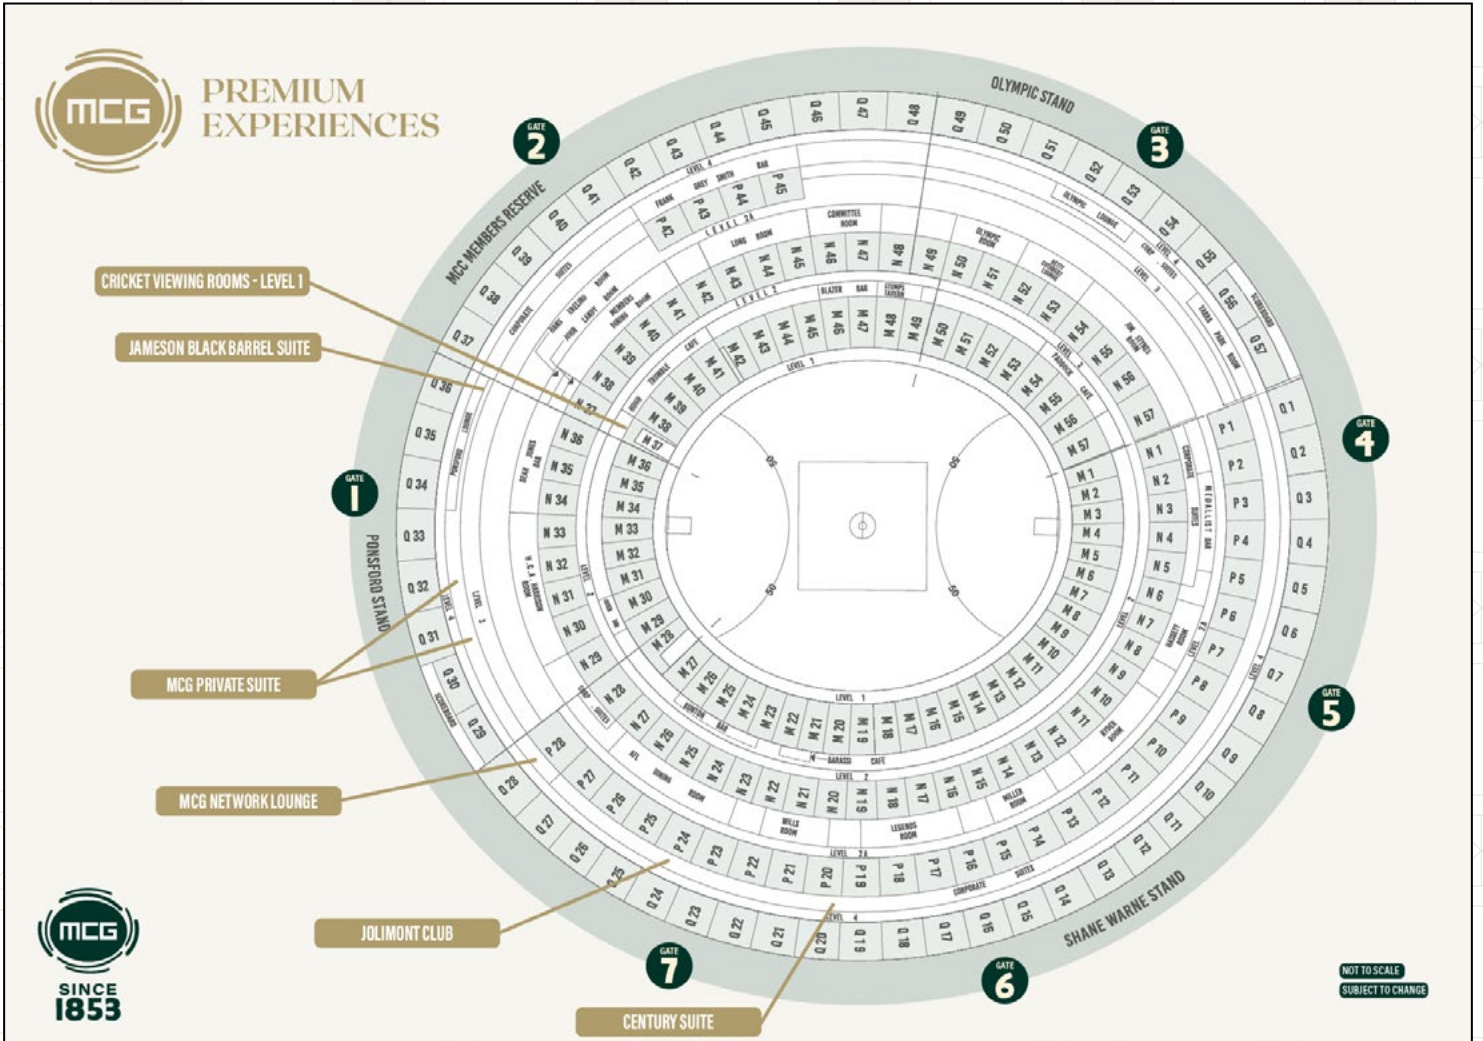

PREMIUM EXPERIENCES VIRTUAL TOUR

2025 AFL PREMIERSHIP SEASON

Premium Experiences 2025 Pricing

RND	DATE	MATCH	TIME	GRADE	SUITE PRICE $PP				
					Century	Private	Jameson	Cricketer's	Network Lounge
3	Saturday, Mar 29	Melbourne vs. Gold Coast SUNS	1:20pm	B	-	475	450	-	450
4	Thursday, Apr 3	Collingwood vs. Carlton	7:30pm	PREM	-	-	-	-	-
4	Saturday, Apr 5	Richmond vs. Brisbane Lions	4:15pm	B	525	475	-	-	450
6	Saturday, Apr 19	Melbourne vs. Fremantle	1:20pm	B	525	475	450	-	450
6	Monday, Apr 21	Geelong Cats vs. Hawthorn	3:20pm	A	-	595	550	-	550
7	Thursday, Apr 24	Melbourne vs. Richmond	7:30pm	A	-	-	550	-	-
7	Friday, Apr 25	Collingwood vs. Essendon	3:20pm	PREM	-	-	-	-	-
7	Sunday, Apr 27	Carlton vs. Geelong Cats	3:20pm	A	-	-	550	-	550
8	Saturday, May 3	Collingwood vs. Geelong Cats	7:30pm	A	-	-	-	-	550
8	Sunday, May 4	Hawthorn vs. Richmond	3:20pm	B	-	-	450	-	450
9	Friday, May 9	St Kilda vs. Carlton	7:40pm	A	-	595	550	550	550
9	Saturday, May 10	Melbourne vs. Hawthorn	1:20pm	A	-	595	550	-	550
9	Sunday, May 11	Richmond vs. West Coast Eagles	1:10pm	B	525	475	450	-	450
10	Saturday, May 17	Collingwood vs. Adelaide Crows	1:20pm	B	-	-	-	-	-
10	Sunday, May 18	Richmond vs. North Melbourne	1:10pm	B	525	475	450	-	450
11	Friday, May 23	Essendon vs. Richmond	7:40pm	PREM	-	-	-	-	-
11	Saturday, May 24	Hawthorn vs. Brisbane Lions	4:15pm	B	-	475	450	-	450
11	Sunday, May 25	Melbourne vs. Sydney Swans	3:20pm	B	-	-	450	-	450
12	Friday, May 30	Collingwood vs. Hawthorn	7:40pm	A	-	-	-	-	-
13	Saturday, Jun 7	Richmond vs. Sydney Swans	1:20pm	B	-	475	450	-	450
13	Sunday, Jun 8	Carlton vs. Essendon	7:15pm	A	-	-	550	-	550
13	Monday, Jun 9	Melbourne vs. Collingwood	3:20pm	A	-	-	550	-	550
14	Saturday, Jun 14	Essendon vs. Geelong	4:15pm	A	660	595	550	-	550
15	Saturday, Jun 21	Carlton vs. North Melbourne	1:20pm	B	-	-	450	-	450
16	Thu June 26 - Sun Jun 29	Richmond vs Adelaide Crows	TBC	B (early)	475	445	395	-	395
17	Thu Jul 3 - Sun Jul 6	Carlton vs. Collingwood	TBC	PREM	-	-	675	-	-
18	Thu Jul 10 - Sun Jul 13	Melbourne vs. North Melbourne	TBC	B (early)	475	445	395	-	395
18	Thu Jul 10 - Sun Jul 13	Richmond vs. Essendon	TBC	A (early)	620	560	525	-	525
19	Thu Jul 17 - Sun Jul 20	Carlton vs. Melbourne	TBC	A (early)	620	560	-	-	525
19	Thu Jul 17 - Sun Jul 20	Collingwood vs. Fremantle	TBC	B (early)	475	445	-	-	395
20	Thu Jul 24 - Sun Jul 27	Hawthorn vs. Carlton	TBC	A (early)	620	560	-	-	525
20	Thu Jul 24 - Sun Jul 27	Richmond vs. Collingwood	TBC	A (early)	620	560	525	-	525
21	Thu Jul 31 - Sun Aug 3	Collingwood vs. Brisbane Lions	TBC	A (early)	-	560	525	-	-
22	Thu Aug 7 - Sun Aug 10	Hawthorn vs. Collingwood	TBC	A (early)	-	-	525	-	525
22	Thu Aug 7 - Sun Aug 10	Richmond vs. St Kilda	TBC	B (early)	475	445	395	-	395
22	Thu Aug 7 - Sun Aug 10	Melbourne vs. Western Bulldogs	TBC	B (early)	475	445	395	-	395
23	Thu Aug 14 - Sun Aug 17	Hawthorn vs. Melbourne	TBC	A (early)	620	560	525	-	525
24	Thu Aug 21 - Sun Aug 24	Essendon vs. Carlton	TBC	A (early)	-	560	525	-	-
24	Thu Aug 21 - Sun Aug 24	Collingwood vs. Melbourne	TBC	A (early)	620	560	525	-	525
24	Thu Aug 21 - Sun Aug 24	Richmond vs. Geelong Cats	TBC	A (early)	620	560	525	-	525

Book your package today | 03 9657 8891 | mcg.org.au/hospitality | mcghospitality@mcc.org.au

Prices listed are per person.