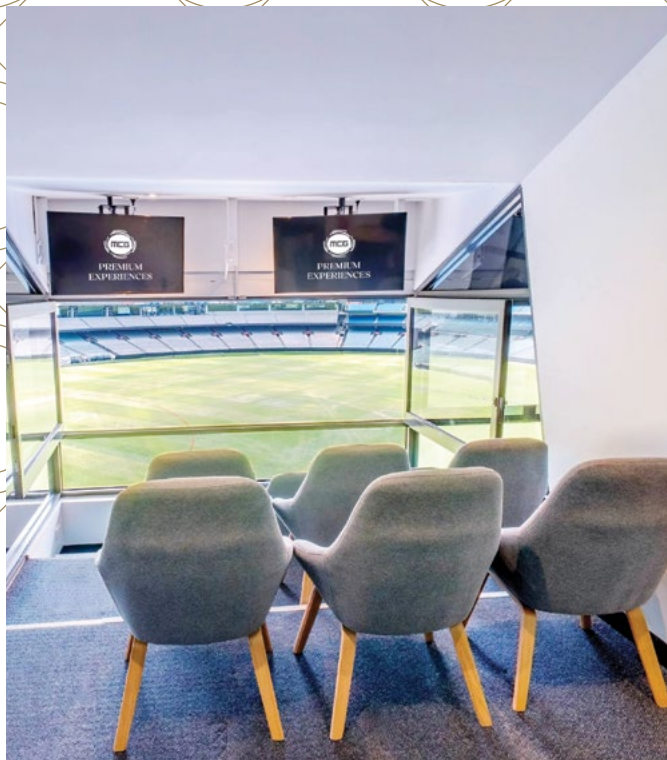

MCG NETWORK LOUNGE

The MCG Network Lounge is a re-vamped hospitality offering with outstanding views on half forward of the Shane Warne Stand.

This can be booked as a private space for 20 guests or as a semi-private space for 10 guests.

YOU WILL ENJOY

- + Gourmet grazing menu showcasing the finest contemporary Australian and international cuisine
- + Premium beverage package served by private wait staff
- + Access to the suite 90 minutes before the first bounce, with the suite to remain open one hour post-match.
- + A mixture of tiered seating with space to mingle with your guests
- + Private bathroom facilities
- + Official AFL programs for your group to take home
- + Car parks passes (Yarra Park or under the MCG)

**MCG NETWORK LOUNGE
VIRTUAL TOUR**