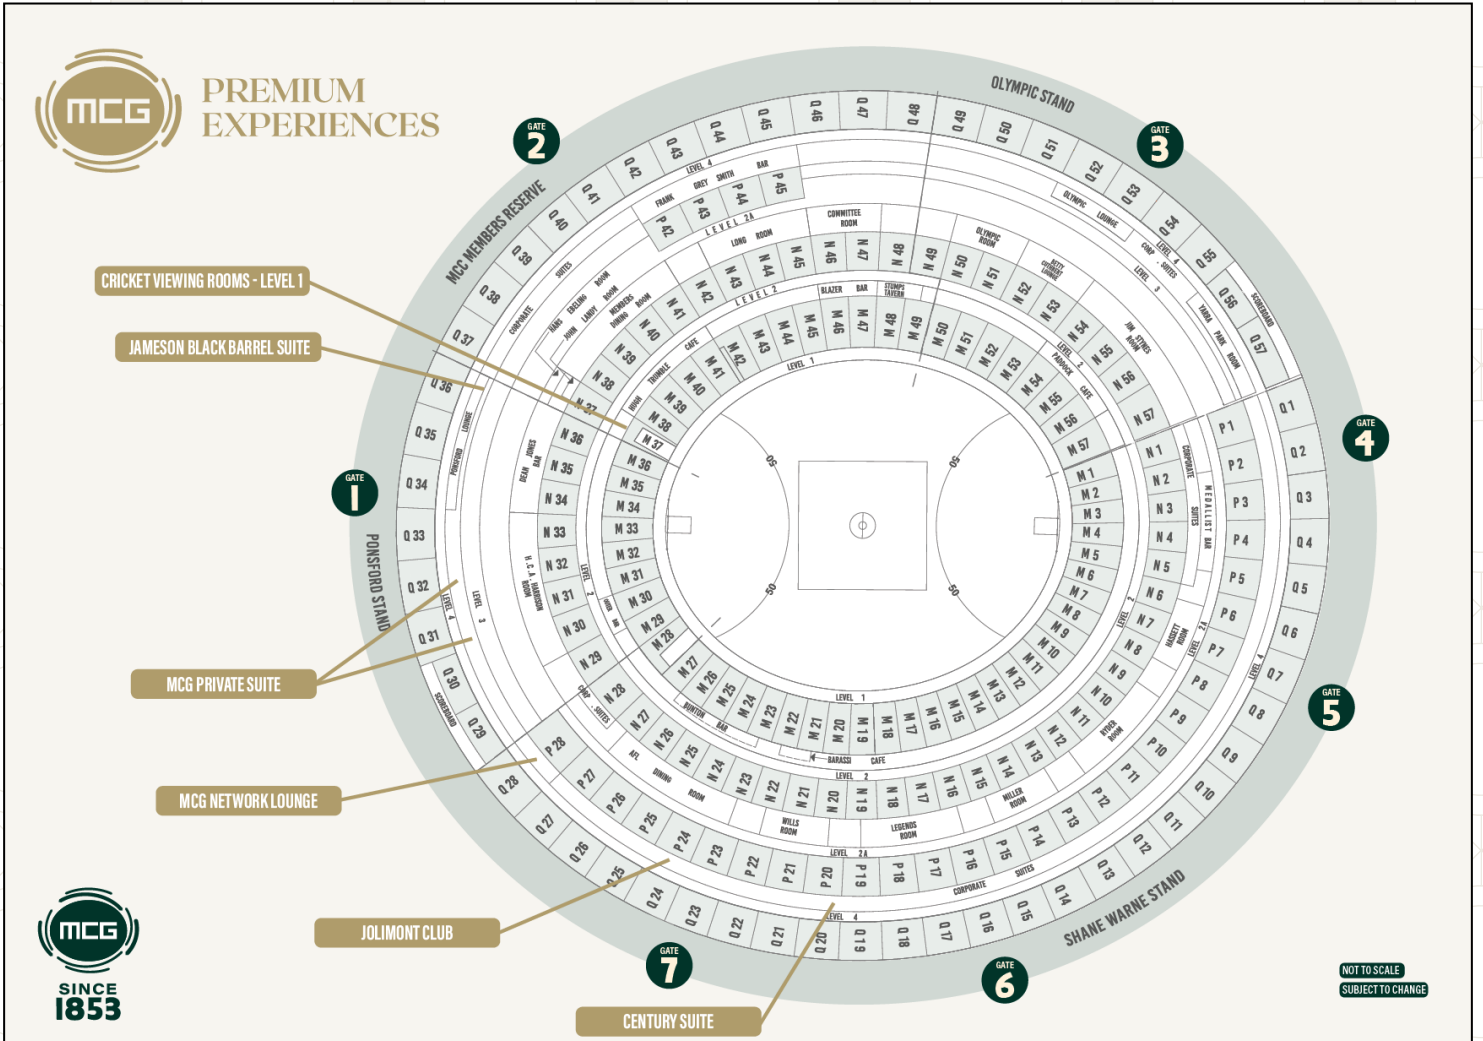

PREMIUM EXPERIENCES VIRTUAL TOUR

2025 AFL PREMIERSHIP SEASON

Premium Experiences 2025 Pricing

"-" = SOLD OUT

RND	DATE	MATCH	TIME	GRADE	SUITE PRICE $PP				
					Century	Private	Jameson	Cricketer's	Network Lounge
1	Thursday, Mar 13	Richmond vs. Carlton	7:30pm	PREM	-	-	-	-	-
1	Friday, Mar 14	Hawthorn vs. Essendon	7:40pm	A	-	-	550	-	-
1	Saturday, Mar 15	Collingwood vs. Port Adelaide	7:35pm	B	-	475	450	-	-
1	Sunday, Mar 16	Melbourne vs. GWS Giants	3:20pm	B	525	475	450	-	450
2	Thursday, Mar 20	Carlton vs. Hawthorn	7:30pm	A	-	-	550	-	550
2	Friday, Mar 21	Western Bulldogs vs. Collingwood	7:40pm	A	-	-	550	550	550
2	Saturday, Mar 22	Essendon vs. Adelaide Crows	1:20pm	B	525	475	450	-	-
3	Saturday, Mar 29	Melbourne vs. Gold Coast SUNS	1:20pm	B	525	475	450	-	450
4	Thursday, Apr 3	Collingwood vs. Carlton	7:30pm	PREM	-	-	-	-	-
4	Saturday, Apr 5	Richmond vs. Brisbane Lions	4:15pm	B	525	475	-	-	-
6	Saturday, Apr 19	Melbourne vs. Fremantle	1:20pm	B	525	475	450	-	450
6	Monday, Apr 21	Geelong Cats vs. Hawthorn	3:20pm	A	660	595	550	-	550
7	Thursday, Apr 24	Melbourne vs. Richmond	7:30pm	A	-	-	550	-	-
7	Friday, Apr 25	Collingwood vs. Essendon	3:20pm	PREM	-	-	-	-	-
7	Sunday, Apr 27	Carlton vs. Geelong Cats	3:20pm	A	660	-	550	-	-
8	Saturday, May 3	Collingwood vs. Geelong Cats	7:30pm	A	-	-	-	-	550
8	Sunday, May 4	Hawthorn vs. Richmond	3:20pm	B	-	475	450	-	-
9	Friday, May 9	St Kilda vs. Carlton	7:40pm	A	-	595	550	550	550
9	Saturday, May 10	Melbourne vs. Hawthorn	1:20pm	A	-	595	550	-	550
9	Sunday, May 11	Richmond vs. West Coast Eagles	1:10pm	B	525	475	450	-	450
10	Saturday, May 17	Collingwood vs. Adelaide Crows	1:20pm	B	-	-	-	-	450
10	Sunday, May 18	Richmond vs. North Melbourne	1:10pm	B	525	475	450	-	-
11	Friday, May 23	Essendon vs. Richmond	7:40pm	PREM	-	-	-	-	-
11	Saturday, May 24	Hawthorn vs. Brisbane Lions	4:15pm	B	-	475	450	-	450
11	Sunday, May 25	Melbourne vs. Sydney Swans	3:20pm	B	525	-	450	-	-
12	Friday, May 30	Collingwood vs. Hawthorn	7:40pm	A	-	-	-	550	550
13	Saturday, Jun 7	Richmond vs. Sydney Swans	1:20pm	B	-	475	450	-	450
13	Sunday, Jun 8	Carlton vs. Essendon	7:15pm	A	-	595	550	-	550
13	Monday, Jun 9	Melbourne vs. Collingwood	3:20pm	A	-	-	550	-	550
14	Saturday, Jun 14	Essendon vs. Geelong	4:15pm	A	660	595	550	-	550
15	Saturday, Jun 21	Carlton vs. North Melbourne	1:20pm	B	-	475	450	-	-
16	Thu June 26 - Sun Jun 29	Richmond vs Adelaide Crows	TBC	B (early)	475	445	395	-	395
17	Thu Jul 3 - Sun Jul 6	Carlton vs. Collingwood	TBC	PREM	-	-	675	-	675
18	Thu Jul 10 - Sun Jul 13	Melbourne vs. North Melbourne	TBC	B (early)	475	445	395	-	395
18	Thu Jul 10 - Sun Jul 13	Richmond vs. Essendon	TBC	A (early)	620	560	525	-	525
19	Thu Jul 17 - Sun Jul 20	Carlton vs. Melbourne	TBC	A (early)	620	560	-	-	525
19	Thu Jul 17 - Sun Jul 20	Collingwood vs. Fremantle	TBC	B (early)	475	445	-	-	395
20	Thu Jul 24 - Sun Jul 27	Hawthorn vs. Carlton	TBC	A (early)	620	560	-	-	525
20	Thu Jul 24 - Sun Jul 27	Richmond vs. Collingwood	TBC	A (early)	620	560	525	-	525
21	Thu Jul 31 - Sun Aug 3	Collingwood vs. Brisbane Lions	TBC	A (early)	-	560	525	-	-
22	Thu Aug 7 - Sun Aug 10	Hawthorn vs. Collingwood	TBC	A (early)	-	-	525	-	525
22	Thu Aug 7 - Sun Aug 10	Richmond vs. St Kilda	TBC	B (early)	475	445	395	-	395
22	Thu Aug 7 - Sun Aug 10	Melbourne vs. Western Bulldogs	TBC	B (early)	-	445	395	-	395
23	Thu Aug 14 - Sun Aug 17	Hawthorn vs. Melbourne	TBC	A (early)	620	560	525	-	525
24	Thu Aug 21 - Sun Aug 24	Essendon vs. Carlton	TBC	A (early)	620	560	525	-	-
24	Thu Aug 21 - Sun Aug 24	Collingwood vs. Melbourne	TBC	A (early)	-	560	525	-	525
24	Thu Aug 21 - Sun Aug 24	Richmond vs. Geelong Cats	TBC	A (early)	620	560	525	-	525

"-" = SOLD OUT

Book your package today | 03 9657 8891 | mcg.org.au/hospitality | mcghospitality@mcc.org.au

Prices listed are per person.