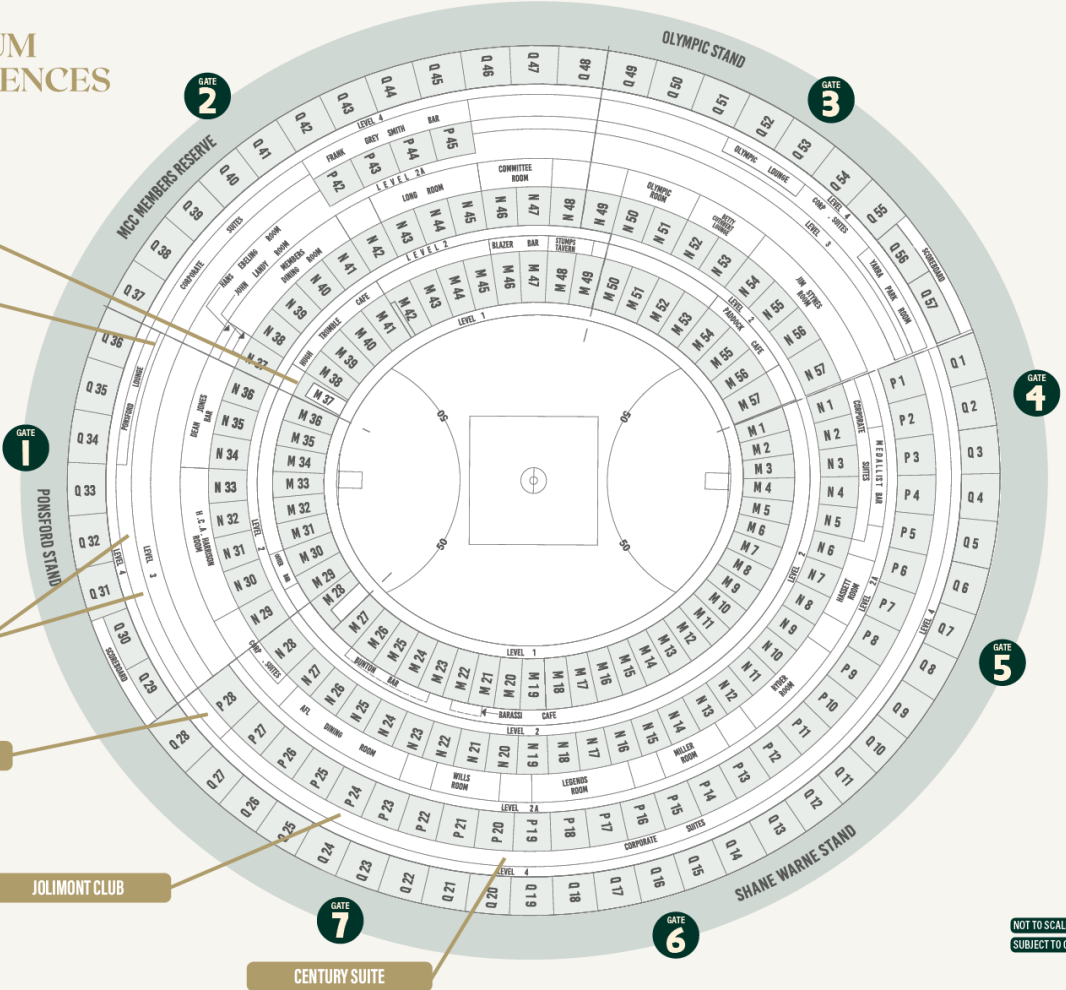

PREMIUM EXPERIENCES VIRTUAL TOUR

PREMIUM EXPERIENCES

CRICKET VIEWING ROOMS - LEVEL 1

JAMESON BLACK BARREL SUITE

MCG PRIVATE SUITE

MCG NETWORK LOUNGE

JOLIMONT CLUB

CENTURY SUITE

NOT TO SCALE
SUBJECT TO CHANGE

2025 AFL PREMIERSHIP SEASON

Premium Experiences 2025 Pricing

"-" = SOLD OUT

RND	DATE	MATCH	TIME	GRADE	SUITE PRICE $PP				
					Century	Private	Jameson	Cricketer's	Network Lounge
1	Thursday, Mar 13	Richmond vs. Carlton	7:30pm	PREM	-	-	-	-	-
1	Friday, Mar 14	Hawthorn vs. Essendon	7:40pm	A	-	-	550	-	-
1	Saturday, Mar 15	Collingwood vs. Port Adelaide	7:35pm	B	-	475	450	-	-
1	Sunday, Mar 16	Melbourne vs. GWS Giants	3:20pm	B	525	475	450	-	450
2	Thursday, Mar 20	Carlton vs. Hawthorn	7:30pm	A	-	-	550	-	550
2	Friday, Mar 21	Western Bulldogs vs. Collingwood	7:40pm	A	-	-	550	550	550
2	Saturday, Mar 22	Essendon vs. Adelaide Crows	1:20pm	B	525	475	450	-	-
3	Saturday, Mar 29	Melbourne vs. Gold Coast SUNS	1:20pm	B	525	475	450	-	450
4	Thursday, Apr 3	Collingwood vs. Carlton	7:30pm	PREM	-	-	675	-	-
4	Saturday, Apr 5	Richmond vs. Brisbane Lions	4:15pm	B	525	475	-	-	-
6	Saturday, Apr 19	Melbourne vs. Fremantle	1:20pm	B	525	475	450	-	450
6	Monday, Apr 21	Geelong Cats vs. Hawthorn	3:20pm	A	660	595	550	-	550
7	Thursday, Apr 24	Melbourne vs. Richmond	7:30pm	A	-	-	550	-	-
7	Friday, Apr 25	Collingwood vs. Essendon	3:20pm	PREM	-	-	-	-	-
7	Sunday, Apr 27	Carlton vs. Geelong Cats	3:20pm	A	660	595	550	-	-
8	Saturday, May 3	Collingwood vs. Geelong Cats	7:30pm	A	-	-	550	-	550
8	Sunday, May 4	Hawthorn vs. Richmond	3:20pm	B	-	475	450	-	-
9	Friday, May 9	St Kilda vs. Carlton	7:40pm	A	-	595	550	550	550
9	Saturday, May 10	Melbourne vs. Hawthorn	1:20pm	A	-	595	550	-	550
9	Sunday, May 11	Richmond vs. West Coast Eagles	1:10pm	B	525	475	450	-	450
10	Saturday, May 17	Collingwood vs. Adelaide Crows	1:20pm	B	-	-	450	-	450
10	Sunday, May 18	Richmond vs. North Melbourne	1:10pm	B	525	475	450	-	-
11	Friday, May 23	Essendon vs. Richmond	7:40pm	PREM	-	-	-	-	-
11	Saturday, May 24	Hawthorn vs. Brisbane Lions	4:15pm	B	-	475	450	-	450
11	Sunday, May 25	Melbourne vs. Sydney Swans	3:20pm	B	525	-	450	-	-
12	Friday, May 30	Collingwood vs. Hawthorn	7:40pm	A	-	-	-	550	550
13	Saturday, Jun 7	Richmond vs. Sydney Swans	1:20pm	B	-	475	450	-	450
13	Sunday, Jun 8	Carlton vs. Essendon	7:15pm	A	-	595	550	550	550
13	Monday, Jun 9	Melbourne vs. Collingwood	3:20pm	A	-	-	550	-	550
14	Saturday, Jun 14	Essendon vs. Geelong	4:15pm	A	660	595	550	-	550
15	Saturday, Jun 21	Carlton vs. North Melbourne	1:20pm	B	525	475	450	-	-
16	Thu June 26 - Sun Jun 29	Richmond vs Adelaide Crows	TBC	B (early)	475	445	395	-	395
17	Thu Jul 3 - Sun Jul 6	Carlton vs. Collingwood	TBC	PREM	-	-	675	-	675
18	Thu Jul 10 - Sun Jul 13	Melbourne vs. North Melbourne	TBC	B (early)	475	445	395	-	395
18	Thu Jul 10 - Sun Jul 13	Richmond vs. Essendon	TBC	A (early)	620	560	525	-	525
19	Thu Jul 17 - Sun Jul 20	Carlton vs. Melbourne	TBC	A (early)	620	560	525	-	525
19	Thu Jul 17 - Sun Jul 20	Collingwood vs. Fremantle	TBC	B (early)	475	445	-	-	395
20	Thu Jul 24 - Sun Jul 27	Hawthorn vs. Carlton	TBC	A (early)	620	560	-	-	525
20	Thu Jul 24 - Sun Jul 27	Richmond vs. Collingwood	TBC	A (early)	620	560	525	-	525
21	Thu Jul 31 - Sun Aug 3	Collingwood vs. Brisbane Lions	TBC	A (early)	-	560	525	-	-
22	Thu Aug 7 - Sun Aug 10	Hawthorn vs. Collingwood	TBC	A (early)	-	-	525	-	525
22	Thu Aug 7 - Sun Aug 10	Richmond vs. St Kilda	TBC	B (early)	475	445	395	-	395
22	Thu Aug 7 - Sun Aug 10	Melbourne vs. Western Bulldogs	TBC	B (early)	-	445	395	-	395
23	Thu Aug 14 - Sun Aug 17	Hawthorn vs. Melbourne	TBC	A (early)	620	560	525	-	525
24	Thu Aug 21 - Sun Aug 24	Essendon vs. Carlton	TBC	A (early)	620	560	525	-	-
24	Thu Aug 21 - Sun Aug 24	Collingwood vs. Melbourne	TBC	A (early)	-	560	525	-	525
24	Thu Aug 21 - Sun Aug 24	Richmond vs. Geelong Cats	TBC	A (early)	620	560	525	-	525

"-" = SOLD OUT

Book your package today | 03 9657 8891 | mcg.org.au/hospitality | mcghospitality@mcc.org.au

Prices listed are per person.