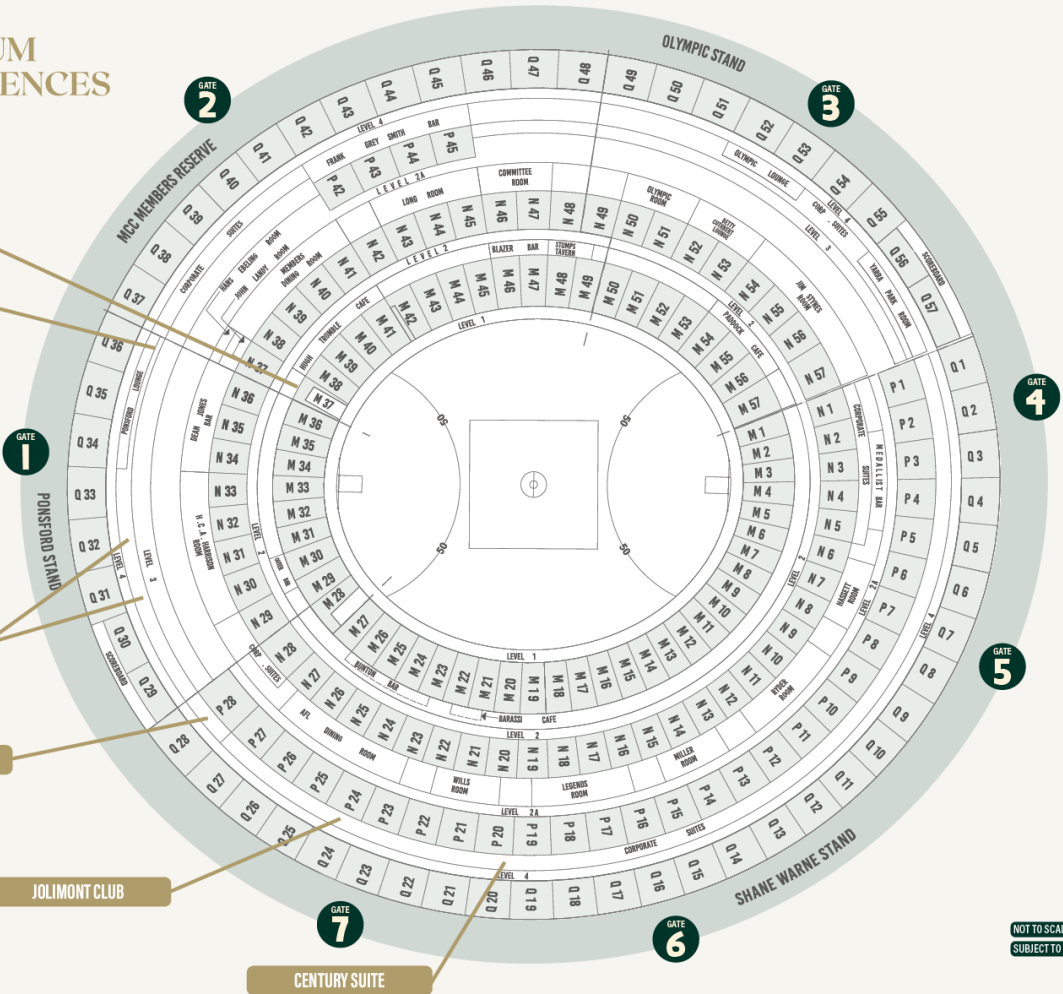

PREMIUM EXPERIENCES VIRTUAL TOUR

PREMIUM EXPERIENCES

CRICKET VIEWING ROOMS - LEVEL 1

JAMESON BLACK BARREL SUITE

MCG PRIVATE SUITE

MCG NETWORK LOUNGE

JOLIMONT CLUB

CENTURY SUITE

NOT TO SCALE
SUBJECT TO CHANGE

2025 AFL PREMIERSHIP SEASON

Premium Experiences 2025 Pricing

"-" = SOLD OUT

RND	DATE	MATCH	TIME	GRADE	SUITE PRICE $PP				
					Century	Private	Jameson	Cricketer's	Network Lounge
1	Thursday, Mar 13	Richmond vs. Carlton	7:30pm	PREM	-	-	675	675	675
1	Friday, Mar 14	Hawthorn vs. Essendon	7:40pm	A	-	595	550	-	550
1	Saturday, Mar 15	Collingwood vs. Port Adelaide	7:35pm	B	-	475	450	-	-
1	Sunday, Mar 16	Melbourne vs. GWS Giants	3:20pm	B	-	475	450	-	450
2	Thursday, Mar 20	Carlton vs. Hawthorn	7:30pm	A	-	-	550	-	550
2	Friday, Mar 21	Western Bulldogs vs. Collingwood	7:40pm	A	-	-	550	550	550
2	Saturday, Mar 22	Essendon vs. Adelaide Crows	1:20pm	B	525	475	450	-	-
3	Saturday, Mar 29	Melbourne vs. Gold Coast SUNS	1:20pm	B	-	475	450	-	450
4	Thursday, Apr 3	Collingwood vs. Carlton	7:30pm	PREM	-	-	675	-	-
4	Saturday, Apr 5	Richmond vs. Brisbane Lions	4:15pm	B	525	475	-	-	-
6	Saturday, Apr 19	Melbourne vs. Fremantle	1:20pm	B	-	475	450	-	450
6	Monday, Apr 21	Geelong Cats vs. Hawthorn	3:20pm	A	660	595	550	-	550
7	Thursday, Apr 24	Melbourne vs. Richmond	7:30pm	A	-	595	550	-	550
7	Friday, Apr 25	Collingwood vs. Essendon	3:20pm	PREM	-	-	-	-	-
7	Sunday, Apr 27	Carlton vs. Geelong Cats	3:20pm	A	660	595	550	-	-
8	Saturday, May 3	Collingwood vs. Geelong Cats	7:30pm	A	-	-	550	-	550
8	Sunday, May 4	Hawthorn vs. Richmond	3:20pm	B	-	475	450	-	-
9	Friday, May 9	St Kilda vs. Carlton	7:40pm	A	660	595	550	550	550
9	Saturday, May 10	Melbourne vs. Hawthorn	1:20pm	A	-	595	550	-	550
9	Sunday, May 11	Richmond vs. West Coast Eagles	1:10pm	B	525	475	450	-	450
10	Saturday, May 17	Collingwood vs. Adelaide Crows	1:20pm	B	525	475	450	-	450
10	Sunday, May 18	Richmond vs. North Melbourne	1:10pm	B	525	475	450	-	-
11	Friday, May 23	Essendon vs. Richmond	7:40pm	PREM	-	-	-	-	-
11	Saturday, May 24	Hawthorn vs. Brisbane Lions	4:15pm	B	-	475	450	-	450
11	Sunday, May 25	Melbourne vs. Sydney Swans	3:20pm	B	-	-	450	-	-
12	Friday, May 30	Collingwood vs. Hawthorn	7:40pm	A	-	-	-	550	550
13	Saturday, Jun 7	Richmond vs. Sydney Swans	1:20pm	B	-	475	450	-	450
13	Sunday, Jun 8	Carlton vs. Essendon	7:15pm	A	-	595	550	550	550
13	Monday, Jun 9	Melbourne vs. Collingwood	3:20pm	A	-	-	550	-	550
14	Saturday, Jun 14	Essendon vs. Geelong	4:15pm	A	660	595	550	-	550
15	Saturday, Jun 21	Carlton vs. North Melbourne	1:20pm	B	525	475	450	-	-
16	Thu June 26 - Sun Jun 29	Richmond vs Adelaide Crows	TBC	B (early)	475	445	395	-	395
17	Thu Jul 3 - Sun Jul 6	Carlton vs. Collingwood	TBC	PREM	-	-	675	-	675
18	Thu Jul 10 - Sun Jul 13	Melbourne vs. North Melbourne	TBC	B (early)	-	445	395	-	395
18	Thu Jul 10 - Sun Jul 13	Richmond vs. Essendon	TBC	A (early)	620	560	525	-	525
19	Thu Jul 17 - Sun Jul 20	Carlton vs. Melbourne	TBC	A (early)	-	560	525	-	525
19	Thu Jul 17 - Sun Jul 20	Collingwood vs. Fremantle	TBC	B (early)	475	445	395	-	395
20	Thu Jul 24 - Sun Jul 27	Hawthorn vs. Carlton	TBC	A (early)	620	560	-	-	525
20	Thu Jul 24 - Sun Jul 27	Richmond vs. Collingwood	TBC	A (early)	620	560	525	-	525
21	Thu Jul 31 - Sun Aug 3	Collingwood vs. Brisbane Lions	TBC	A (early)	-	560	525	-	525
22	Thu Aug 7 - Sun Aug 10	Hawthorn vs. Collingwood	TBC	A (early)	620	560	525	-	525
22	Thu Aug 7 - Sun Aug 10	Richmond vs. St Kilda	TBC	B (early)	475	445	395	-	395
22	Thu Aug 7 - Sun Aug 10	Melbourne vs. Western Bulldogs	TBC	B (early)	-	445	395	-	395
23	Thu Aug 14 - Sun Aug 17	Hawthorn vs. Melbourne	TBC	A (early)	620	560	525	-	525
24	Thu Aug 21 - Sun Aug 24	Essendon vs. Carlton	TBC	A (early)	620	560	525	-	525
24	Thu Aug 21 - Sun Aug 24	Collingwood vs. Melbourne	TBC	A (early)	-	560	525	-	525
24	Thu Aug 21 - Sun Aug 24	Richmond vs. Geelong Cats	TBC	A (early)	620	560	525	-	525

"-" = SOLD OUT

Book your package today | 03 9657 8891 | mcg.org.au/hospitality | mcghospitality@mcc.org.au

Prices listed are per person.