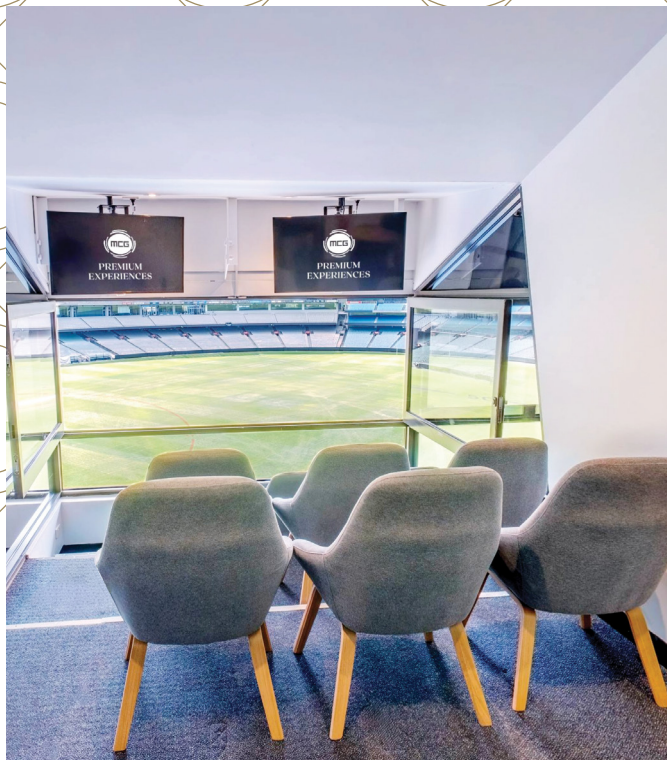

It's an unrivalled opportunity to entertain, network and share the action among old mates and new ones in the home of football. Treat yourself to a spread of gourmet delights, with a select range of premium beverages served from our signature bar located inside the suite. If you're feeling up for it, ask us about our whiskey tasting experience from our Jameson ambassadors*.

Available to purchase as either a table of 8 or 10, or book the entire suite for an unforgettable corporate or social event.

YOU WILL ENJOY

- + Record player and Aussie classic records with a Sonos sound system
- + Jameson Whiskey & Beer Boilermaker on arrival
- + Jameson Whiskey crafted cocktail menu throughout the night*
- + Gourmet menu showcasing the finest contemporary Australian and international cuisine
- + Premium beverage package served by private wait staff
- + Access to the suite 90 minutes before the first bounce, with the suite to remain open one hour post-match
- + Premium level 3 viewing, and private bathroom facilities
- + Carpark pass per table (Yarra Park or under the MCG)

With an inside lounge and outside balcony, this is where the Aussie cricket team sit during the Boxing Day Test in the Summer!

YOU WILL ENJOY

- + Inside and outside Private Suite for 10-14 guests
- + Premium beverage package served by private wait staff
- + Access to the suite 90 minutes before the first bounce, with the suite to remain open one hour post-match.
- + Balcony viewing from level 1 of the Ponsford Stand
- + Private bathroom facilities
- + Carpark pass per suite (Yarra Park or under the MCG)

* select matches only

MCG NETWORK LOUNGE

The MCG Network Lounge is a re-vamped hospitality offering with outstanding views on half forward of the Shane Warne Stand.

This can be booked as a private space for 20 guests or as a semi-private space for 10 guests.