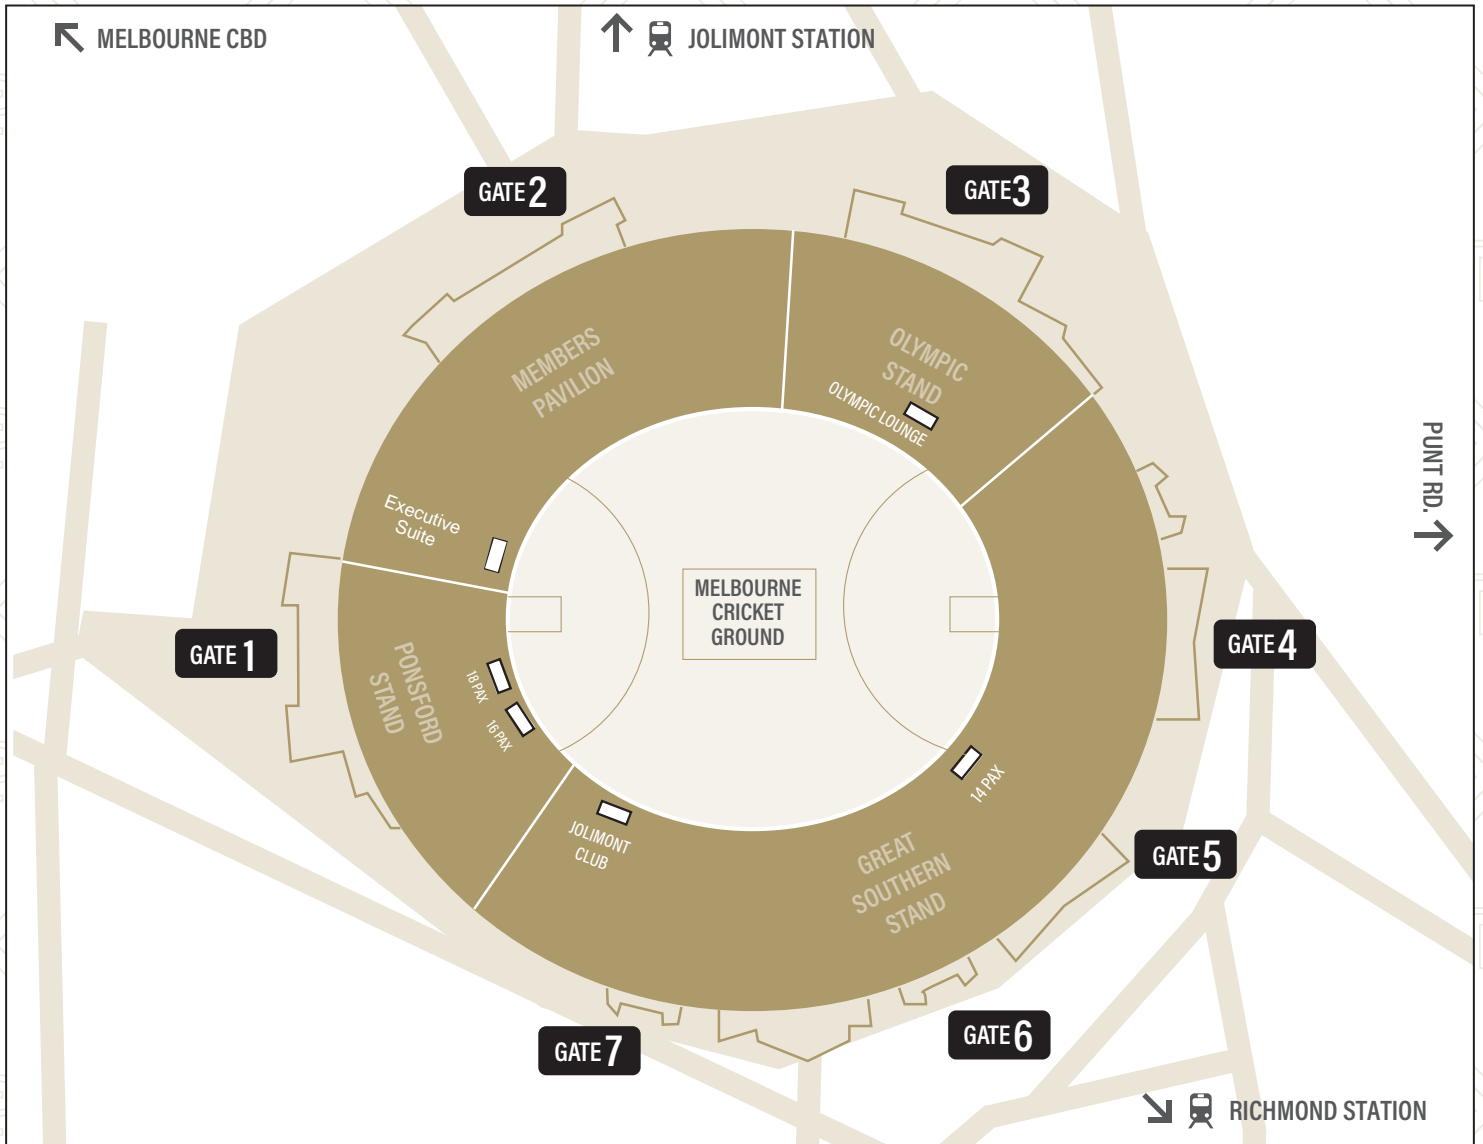

2022 AFL PREMIERSHIP SEASON

Premium Experiences 2022 Pricing

RND	DATE	MATCH	TIME	GRADE	PRIVATE SUITE	EXEC. SUITE
5	Saturday, Apr 16	Melbourne vs. GWS GIANTS	7:25pm	B	$455	$425
5	Sunday, Apr 17	Carlton vs. Port Adelaide	1:40pm	B	$455	$425
5	Monday, Apr 18	Hawthorn vs. Geelong Cats	3:20pm	B	$455	$425
6	Sunday, Apr 24	Richmond vs. Melbourne	7:25pm	A	$660	$550
6	Monday, Apr 25	Essendon vs. Collingwood	3:20pm	A	SOLD OUT	SOLD OUT
7	Saturday, Apr 30	Melbourne vs. Hawthorn	4:35pm	A	$495	$455
7	Sunday, May 1	Collingwood vs. Gold Coast SUNS	1:10pm	B	$455	$425
8	Saturday, May 7	Richmond vs. Collingwood	1:45pm	A	$495	$455
8	Sunday, May 8	Melbourne vs. St Kilda	1:10pm	B	SOLD OUT	SOLD OUT
9	Saturday, May 14	Hawthorn vs. Richmond	1:45pm	A	SOLD OUT	SOLD OUT
10	Saturday May 21	Richmond vs. Essendon	7:30pm	PREM	SOLD OUT	SOLD OUT
11	Saturday May 28	Melbourne vs. Fremantle	4:35pm	B	$455	$425
11	Sunday May 29	Collingwood vs. Carlton	3:20pm	A	SOLD OUT	SOLD OUT
12	Saturday, June 4	Melbourne vs. Sydney Swans	7:25pm	A	SOLD OUT	$455
12	Sunday June 5th	Hawthorn vs. Collingwood	2:10pm	A	SOLD OUT	SOLD OUT
13	Thursday, June 9	Richmond vs. Port Adelaide	7:20pm	B	$455	$425
13	Friday, June 10	Essendon vs. Carlton	7:50pm	A	SOLD OUT	$455
13	Monday, June 13	Collingwood vs. Melbourne	3:20pm	A	SOLD OUT	SOLD OUT
14	Thursday, June 16	Richmond vs. Carlton	7:20pm	A	SOLD OUT	$455
15	Thursday, June 23	Melbourne vs. Brisbane Lions	7:20pm	B	SOLD OUT	SOLD OUT
15	Saturday, June 25	Geelong Cats vs. Richmond	4:35pm	A	SOLD OUT	$455
15	Sunday, June 26	Collingwood vs. GWS GIANTS	3:20pm	B	$425	$395
16	Thursday, Jun 30 to Sunday, Jul 3	Essendon vs. Sydney Swans	TBC	A (earlybird)	$455	$425
16	Thursday, Jun 30 to Sunday, Jul 3	Richmond vs. West Coast Eagles	TBC	B (earlybird)	$425	$395
17	Thursday, Jul 7 to Sunday, Jul 10	Collingwood vs. North Melbourne	TBC	B (earlybird)	$425	$395
18	Friday, Jul 15 to Sunday, Jul 17	Hawthorn vs. West Coast Eagles	TBC	B (earlybird)	$425	$395
18	Friday, Jul 15 to Sunday, Jul 17	Carlton vs. Geelong Cats	TBC	A (earlybird)	$455	$425
19	Friday, Jul 22 to Sunday, Jul 24	Collingwood vs. Essendon	TBC	A (earlybird)	$455	$425
20	Friday, Jul 29 to Sunday, Jul 31	Richmond vs. Brisbane Lions	TBC	A (earlybird)	$455	$425
20	Friday, Jul 29 to Sunday, Jul 31	Collingwood vs. Port Adelaide	TBC	B (earlybird)	$425	$395
21	Friday, Aug 5 to Sunday, Aug 7	Melbourne vs. Collingwood	TBC	A (earlybird)	$455	$425
22	Friday, Aug 12 to Sunday, Aug 14	Richmond vs. Hawthorn	TBC	A (earlybird)	$455	$425
22	Friday, Aug 12 to Sunday, Aug 14	Melbourne vs. Carlton	TBC	A (earlybird)	$455	$425
23	Friday, Aug 19 to Sunday, Aug 21	Essendon vs. Richmond	TBC	A (earlybird)	SOLD OUT	SOLD OUT
23	Friday, Aug 19 to Sunday, Aug 21	Carlton vs. Collingwood	TBC	A (earlybird)	SOLD OUT	SOLD OUT

Book your package today | 03 9657 8891 | mcg.org.au/hospitality | mcghospitality@mcc.org.au

Prices listed are per person.