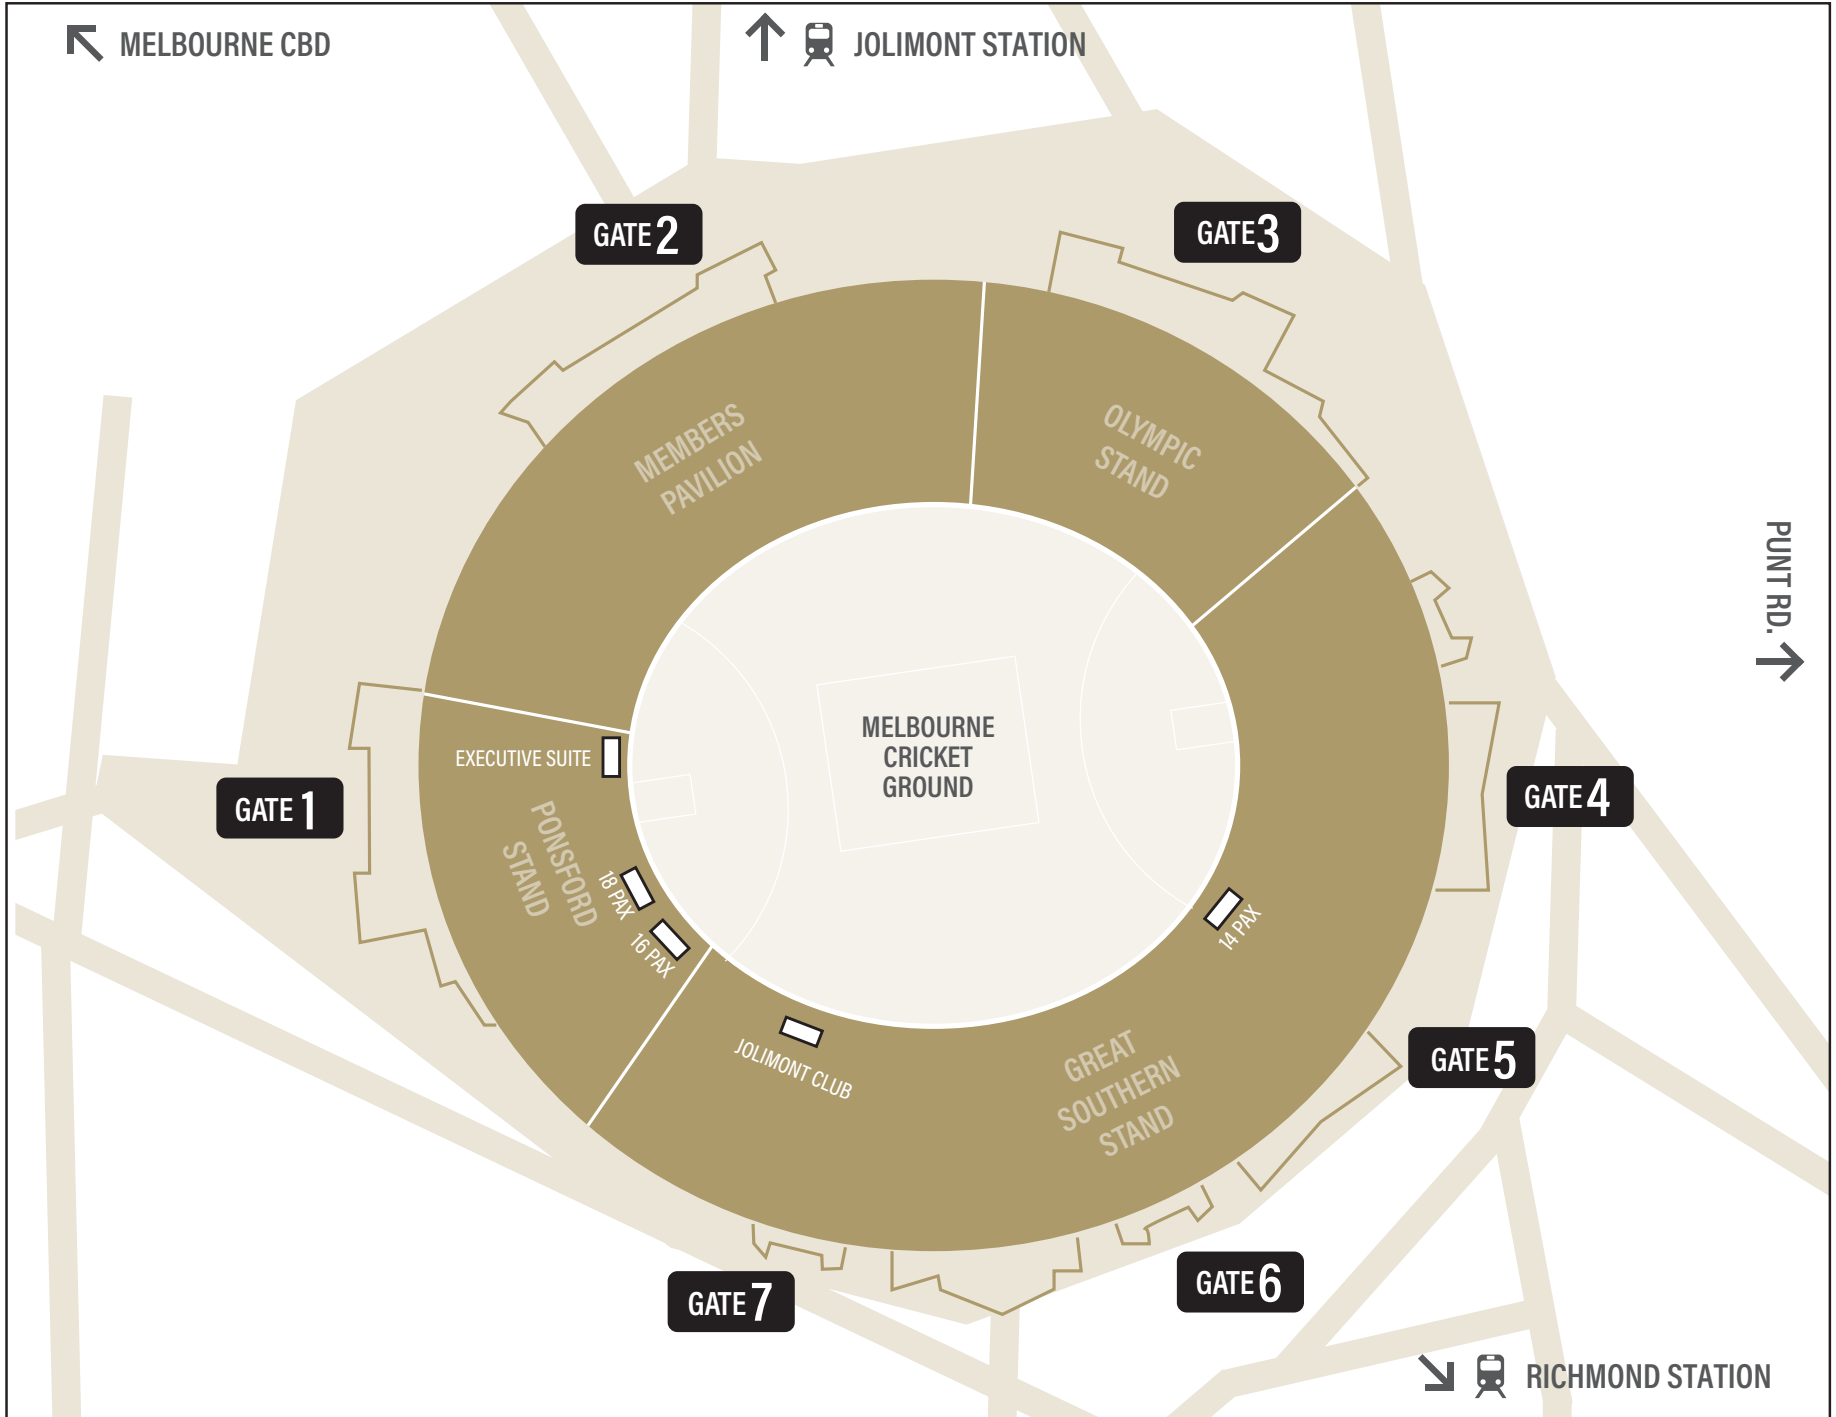

RD	DATE	MATCH	TIME	GRADE	EXEC. SUITE	PRIVATE SUITE
13	MON JUN 14 (MON AFT)	MELBOURNE VS. COLLINGWOOD	3.20PM	B	$425	$455
14	SUN JUN 20 (SUN AFT)	HAWTHORN VS. ESSENDON	3.20PM	A	$455	$495
15	FRI JUN 25 (FRI N)	RICHMOND VS. ST KILDA	7.50PM	A	$455	$495
15	SAT JUN 26 (SAT N)	ESSENDON VS. MELBOURNE	7.25PM	B	$425	$455
16	THURS, JUL 1 TO SUN, JUL 4	COLLINGWOOD VS. ST KILDA	TBC	A	$455	$495
16	THURS, JUL 1 TO SUN, JUL 4	MELBOURNE VS. GWS GIANTS	TBC	B	$425	$455
17	FRI, JUL 9 TO SUN, JUL 11	RICHMOND VS. COLLINGWOOD	TBC	PREM	$550	$650
17	FRI, JUL 9 TO SUN, JUL 11	CARLTON VS. GEELONG CATS	TBC	B	$425	$455
18	FRI, JUL 16 TO SUN, JUL 18	MELBOURNE VS. HAWTHORN	TBC	B	$425	$455
18	FRI, JUL 16 TO SUN, JUL 18	COLLINGWOOD VS. CARLTON	TBC	A	$455	$495
18	FRI, JUL 16 TO SUN, JUL 18	RICHMOND VS. BRISBANE LIONS	TBC	A	$455	$495
19	FRI, JUL 23 TO SUN, JUL 25	HAWTHORN VS. BRISBANE LIONS	TBC	B	$425	$455
19	FRI, JUL 23 TO SUN, JUL 25	GEELONG CATS VS. RICHMOND	TBC	A	$455	$495
20	FRI, JUL 30 TO SUN, AUG 1	MELBOURNE VS. WESTERN BULLDOGS	TBC	B	$425	$455
20	FRI, JUL 30 TO SUN, AUG 1	COLLINGWOOD VS. WEST COAST EAGLES	TBC	A	$455	$495
21	FRI, AUG 6 TO SUN, AUG 8	HAWTHORN VS. COLLINGWOOD	TBC	B	$425	$455
21	FRI, AUG 6 TO SUN, AUG 8	RICHMOND VS. NORTH MELBOURNE	TBC	B	$425	$455
22	FRI, AUG 13 TO SUN, AUG 15	MELBOURNE VS. ADELAIDE CROWS	TBC	B	$425	$455
23	FRI, AUG 20 TO SUN, AUG 22	ESSENDON VS. COLLINGWOOD	TBC	A	$455	$495
23	FRI, AUG 20 TO SUN, AUG 22	RICHMOND VS. HAWTHORN	TBC	A	$455	$495