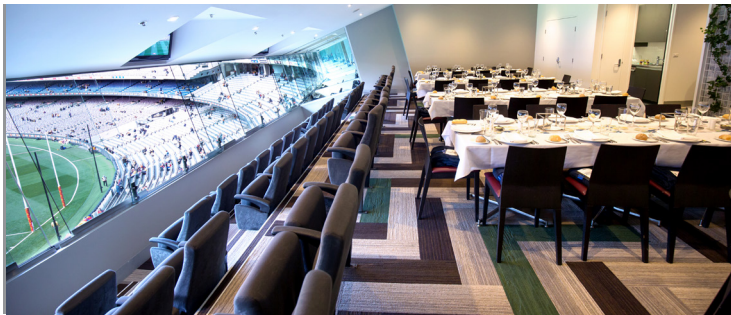

## PRIVATE SUITES

Accommodates 14, 16 or 18 people in your own Private Suite.

Exclusive private suite to entertain and delight your guests.

- Private stewards serving a buffet style menu of locally sourced seasonal dishes.
- Premium beverages
- Prime level 3 viewing
- Footy snacks at half time incl. party pies and sausage rolls
- Private bathroom facilities
- AFL records for your group
- 2 underground car park passes
- Each suite features 12 fixed seats with additional bar stool/moveable seating for extra viewing.

## EXECUTIVE SUITE

Bookings can be made for 10 people or more.

A shared suite with maximum capacity 50, includes seated dining at the rear with viewing at the front of the suite. Located on level 3 of the Ponsford Stand.

- Fresh, locally sourced seasonal dishes served to your table to share and enjoy
- Premium beverages
- Half time footy fare incl. party pies, sausage rolls and scones.
- Private bathroom facilities
- AFL records for your group
- One underground car park pass for every 10 tickets.

- Luxurious super suite with exceptional viewing at half forward on level 3 of the southern stand.
- Fine cuisine, served grazing style throughout the match, of locally sourced seasonal dishes.
- Premium beverages including spirits.
- One underground car park for every 4 tickets purchased.
- Half time footy fare incl. party pies, sausage rolls and scones.