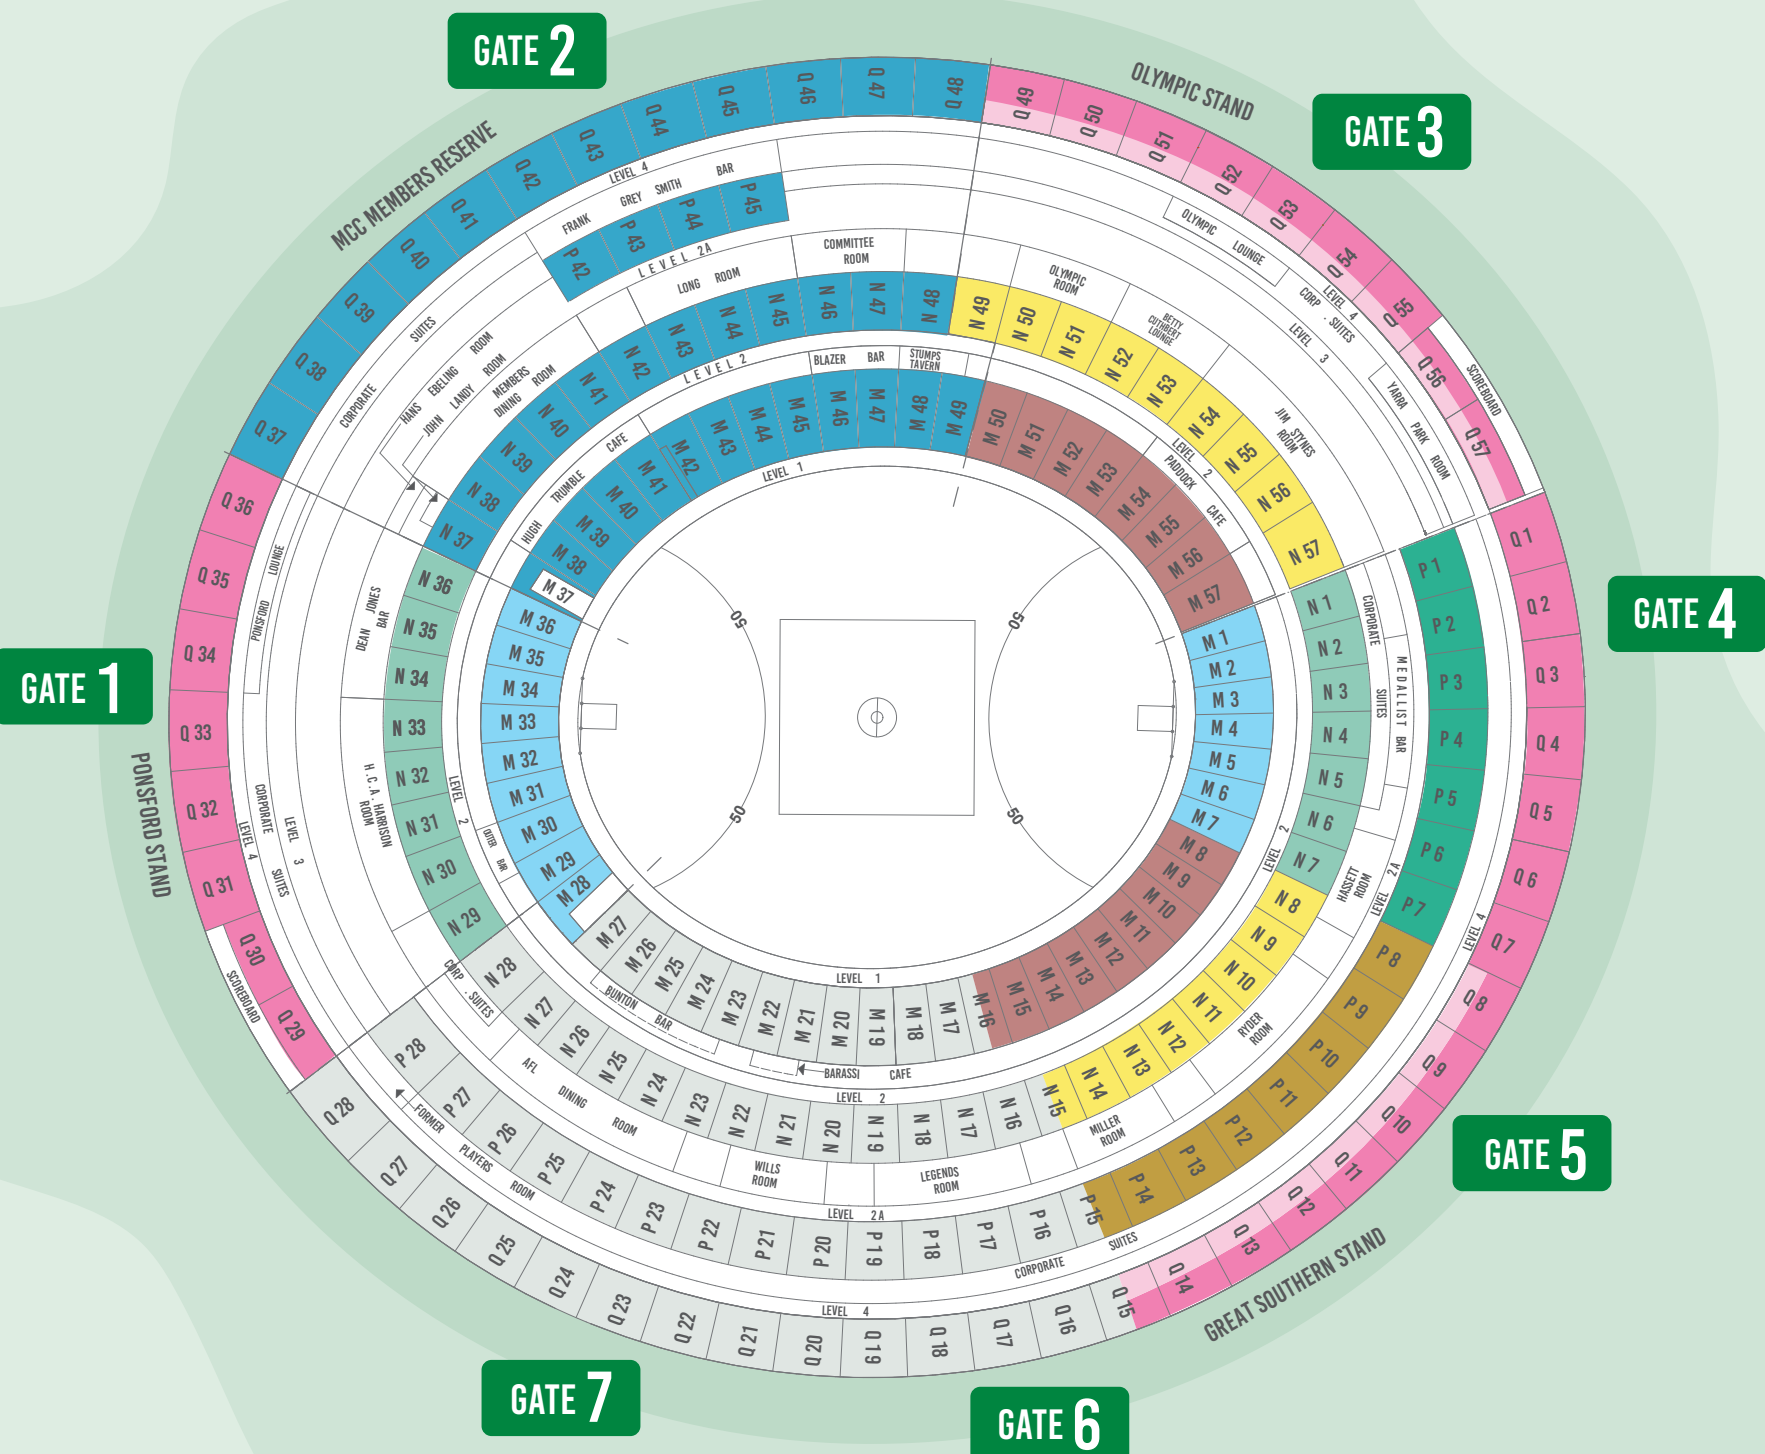

AFL HOME AND AWAY SEASON 2019

- LEVEL 2 WING
- LEVEL 2 GOAL
- LEVEL 1 WING
- LEVEL 1 GOAL
- LEVEL 2A WING
- LEVEL 2A GOAL
- LEVEL 4 FRONT
- LEVEL 4
- AFL RESERVE
- MCC MEMBERS RESERVE

NOT TO SCALE
SUBJECT TO CHANGE