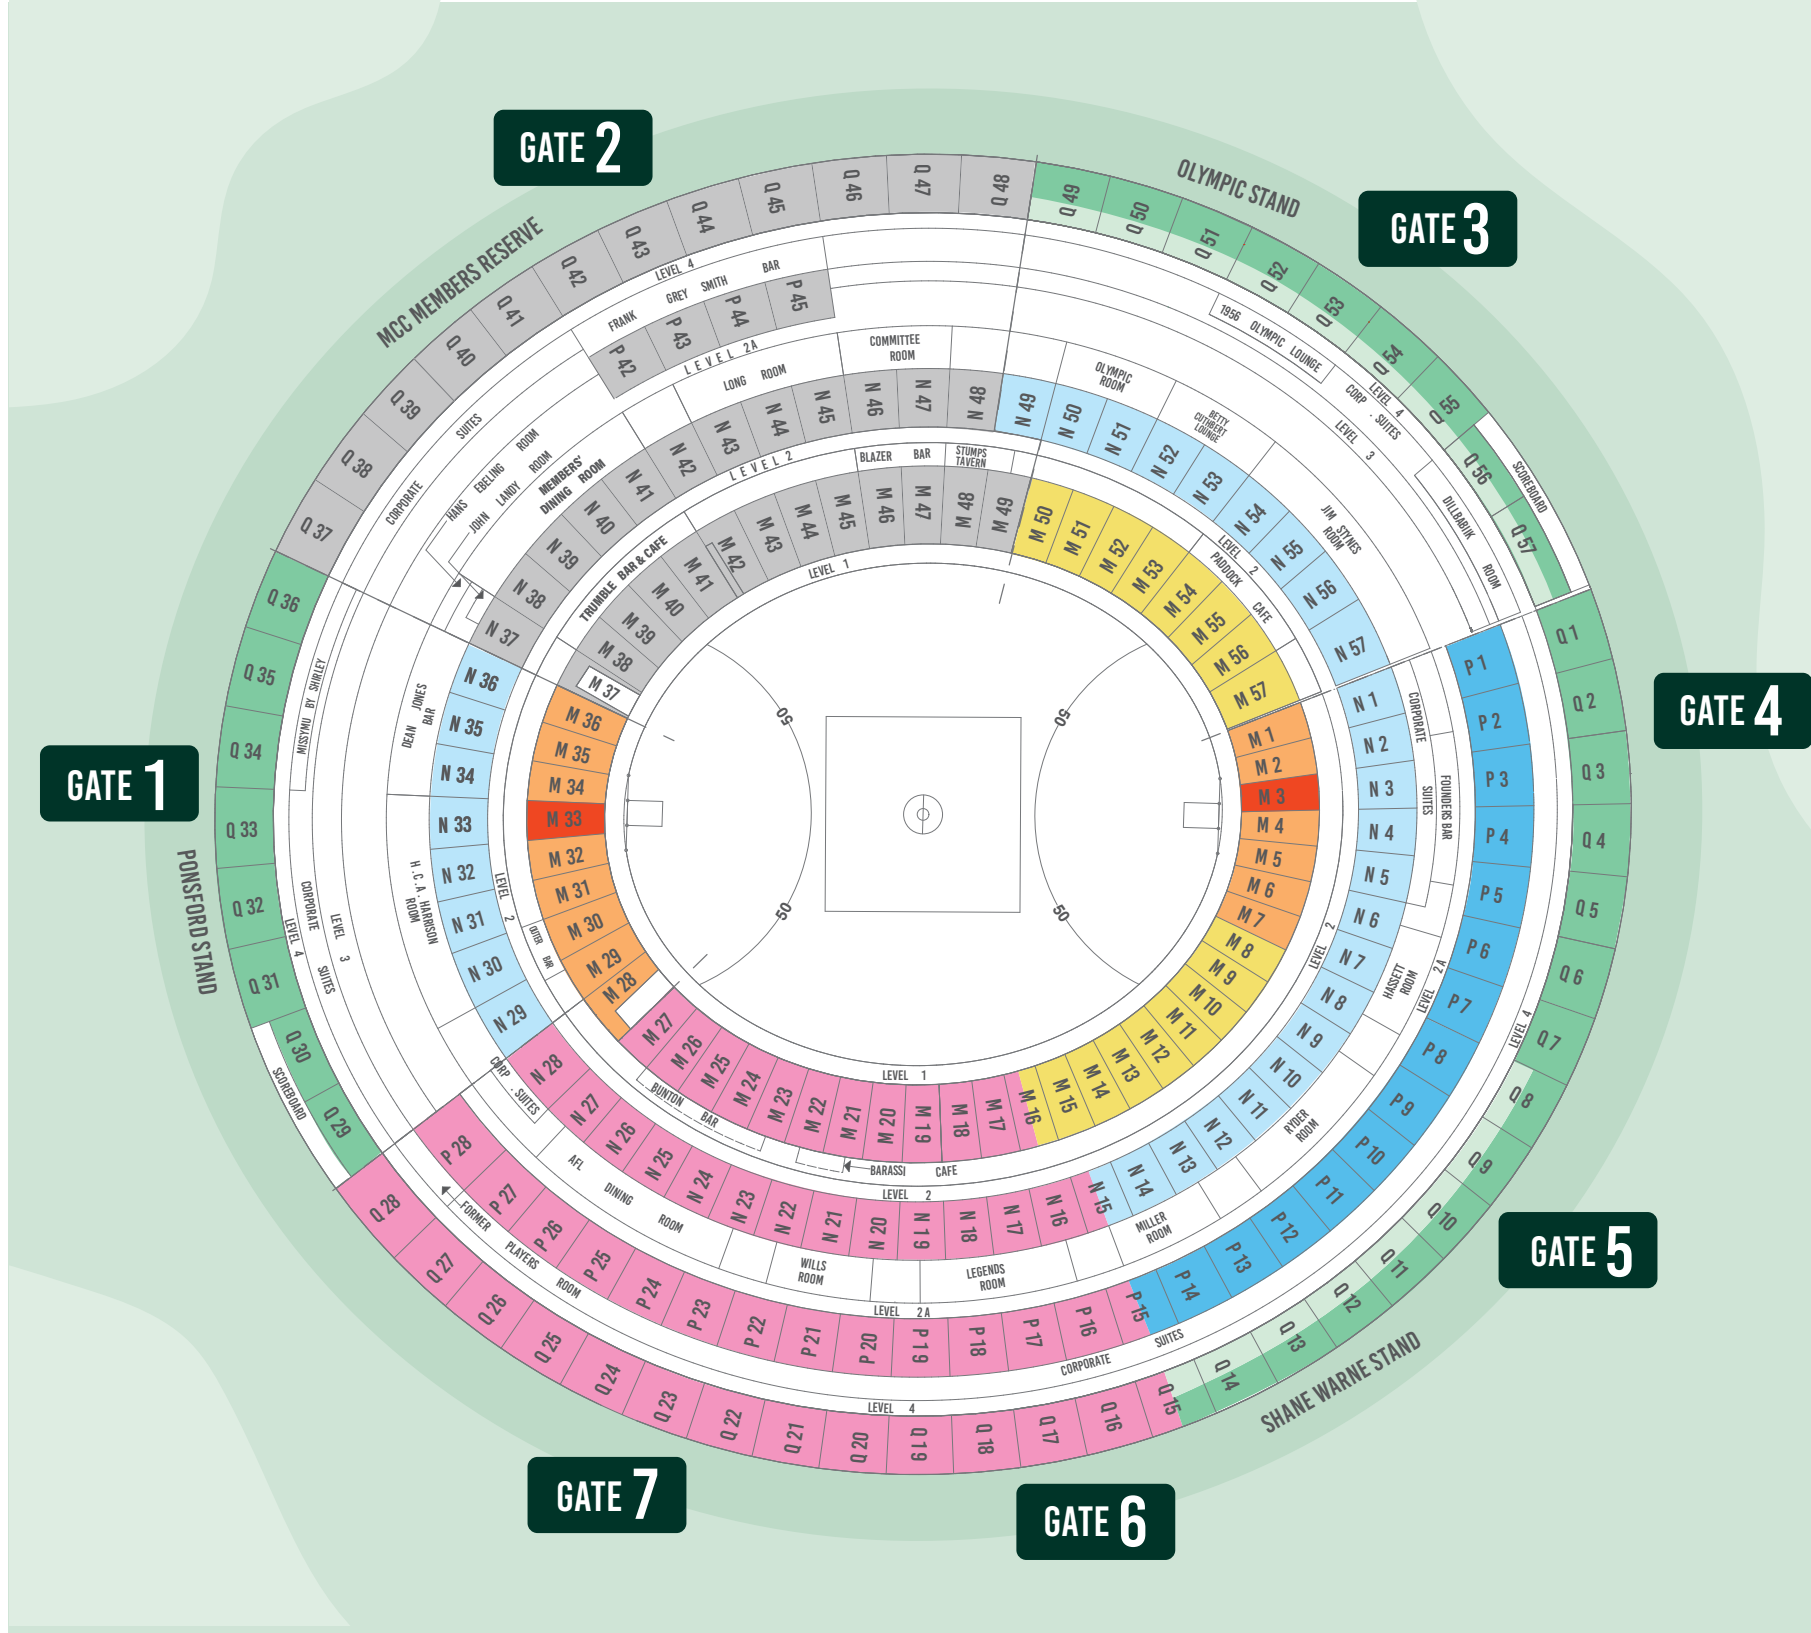

AFL HOME AND AWAY SEASON 2025

- LEVEL 2
- LEVEL 1 WING
- LEVEL 1 GOAL
- LEVEL 2A
- LEVEL 4 FRONT
- LEVEL 4
- DRY - NO ALCOHOL AREA
- AFL RESERVE
- MCC MEMBERS' RESERVE

NOT TO SCALE

SUBJECT TO CHANGE

SINCE 1853

GATE 2

GATE 3

GATE 4

GATE 5

GATE 6

GATE 7

GATE 1